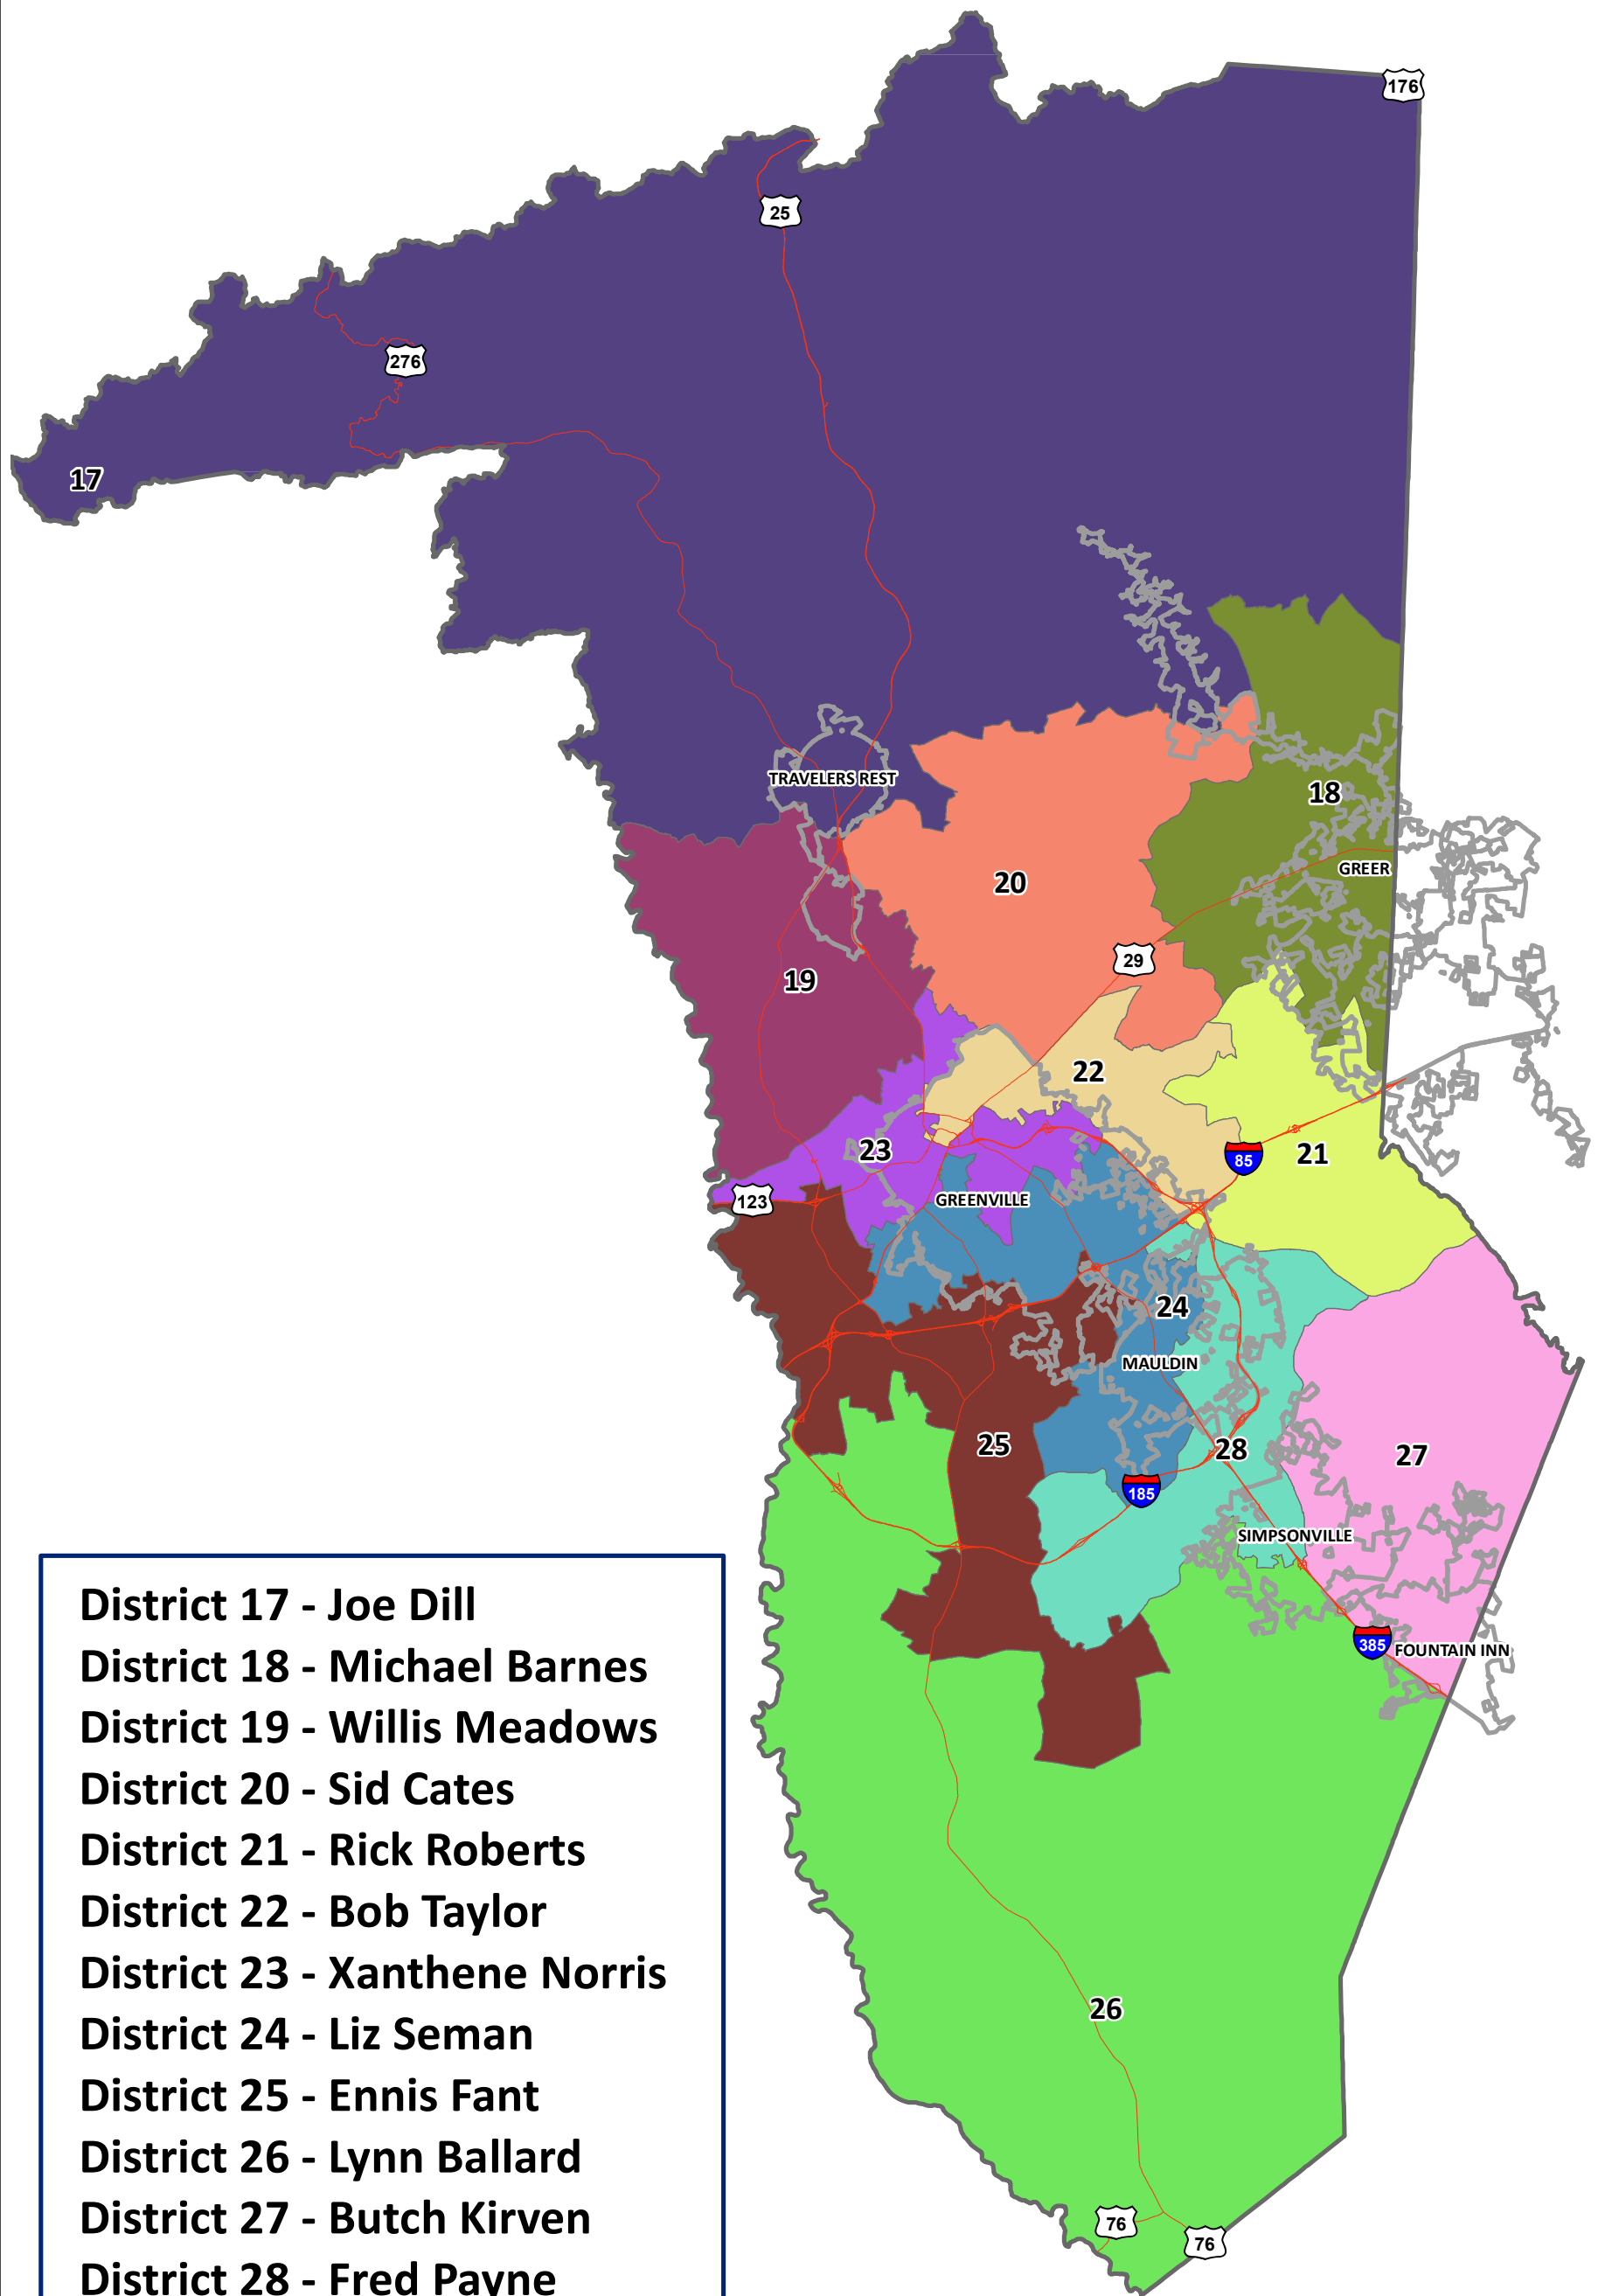

# County Council Districts - Greenville County, South Carolina

- District 17 - Joe Dill
- District 18 - Michael Barnes
- District 19 - Willis Meadows
- District 20 - Sid Cates
- District 21 - Rick Roberts
- District 22 - Bob Taylor
- District 23 - Xanthene Norris
- District 24 - Liz Seman
- District 25 - Ennis Fant
- District 26 - Lynn Ballard
- District 27 - Butch Kirven
- District 28 - Fred Payne

0 1.25 2.5 5 7.5 10 Miles

January 11, 2017

*This map is not a land survey and is for general reference purposes only. Greenville County expressly disclaims responsibility for damages or liability that may arise from the use of this map.*