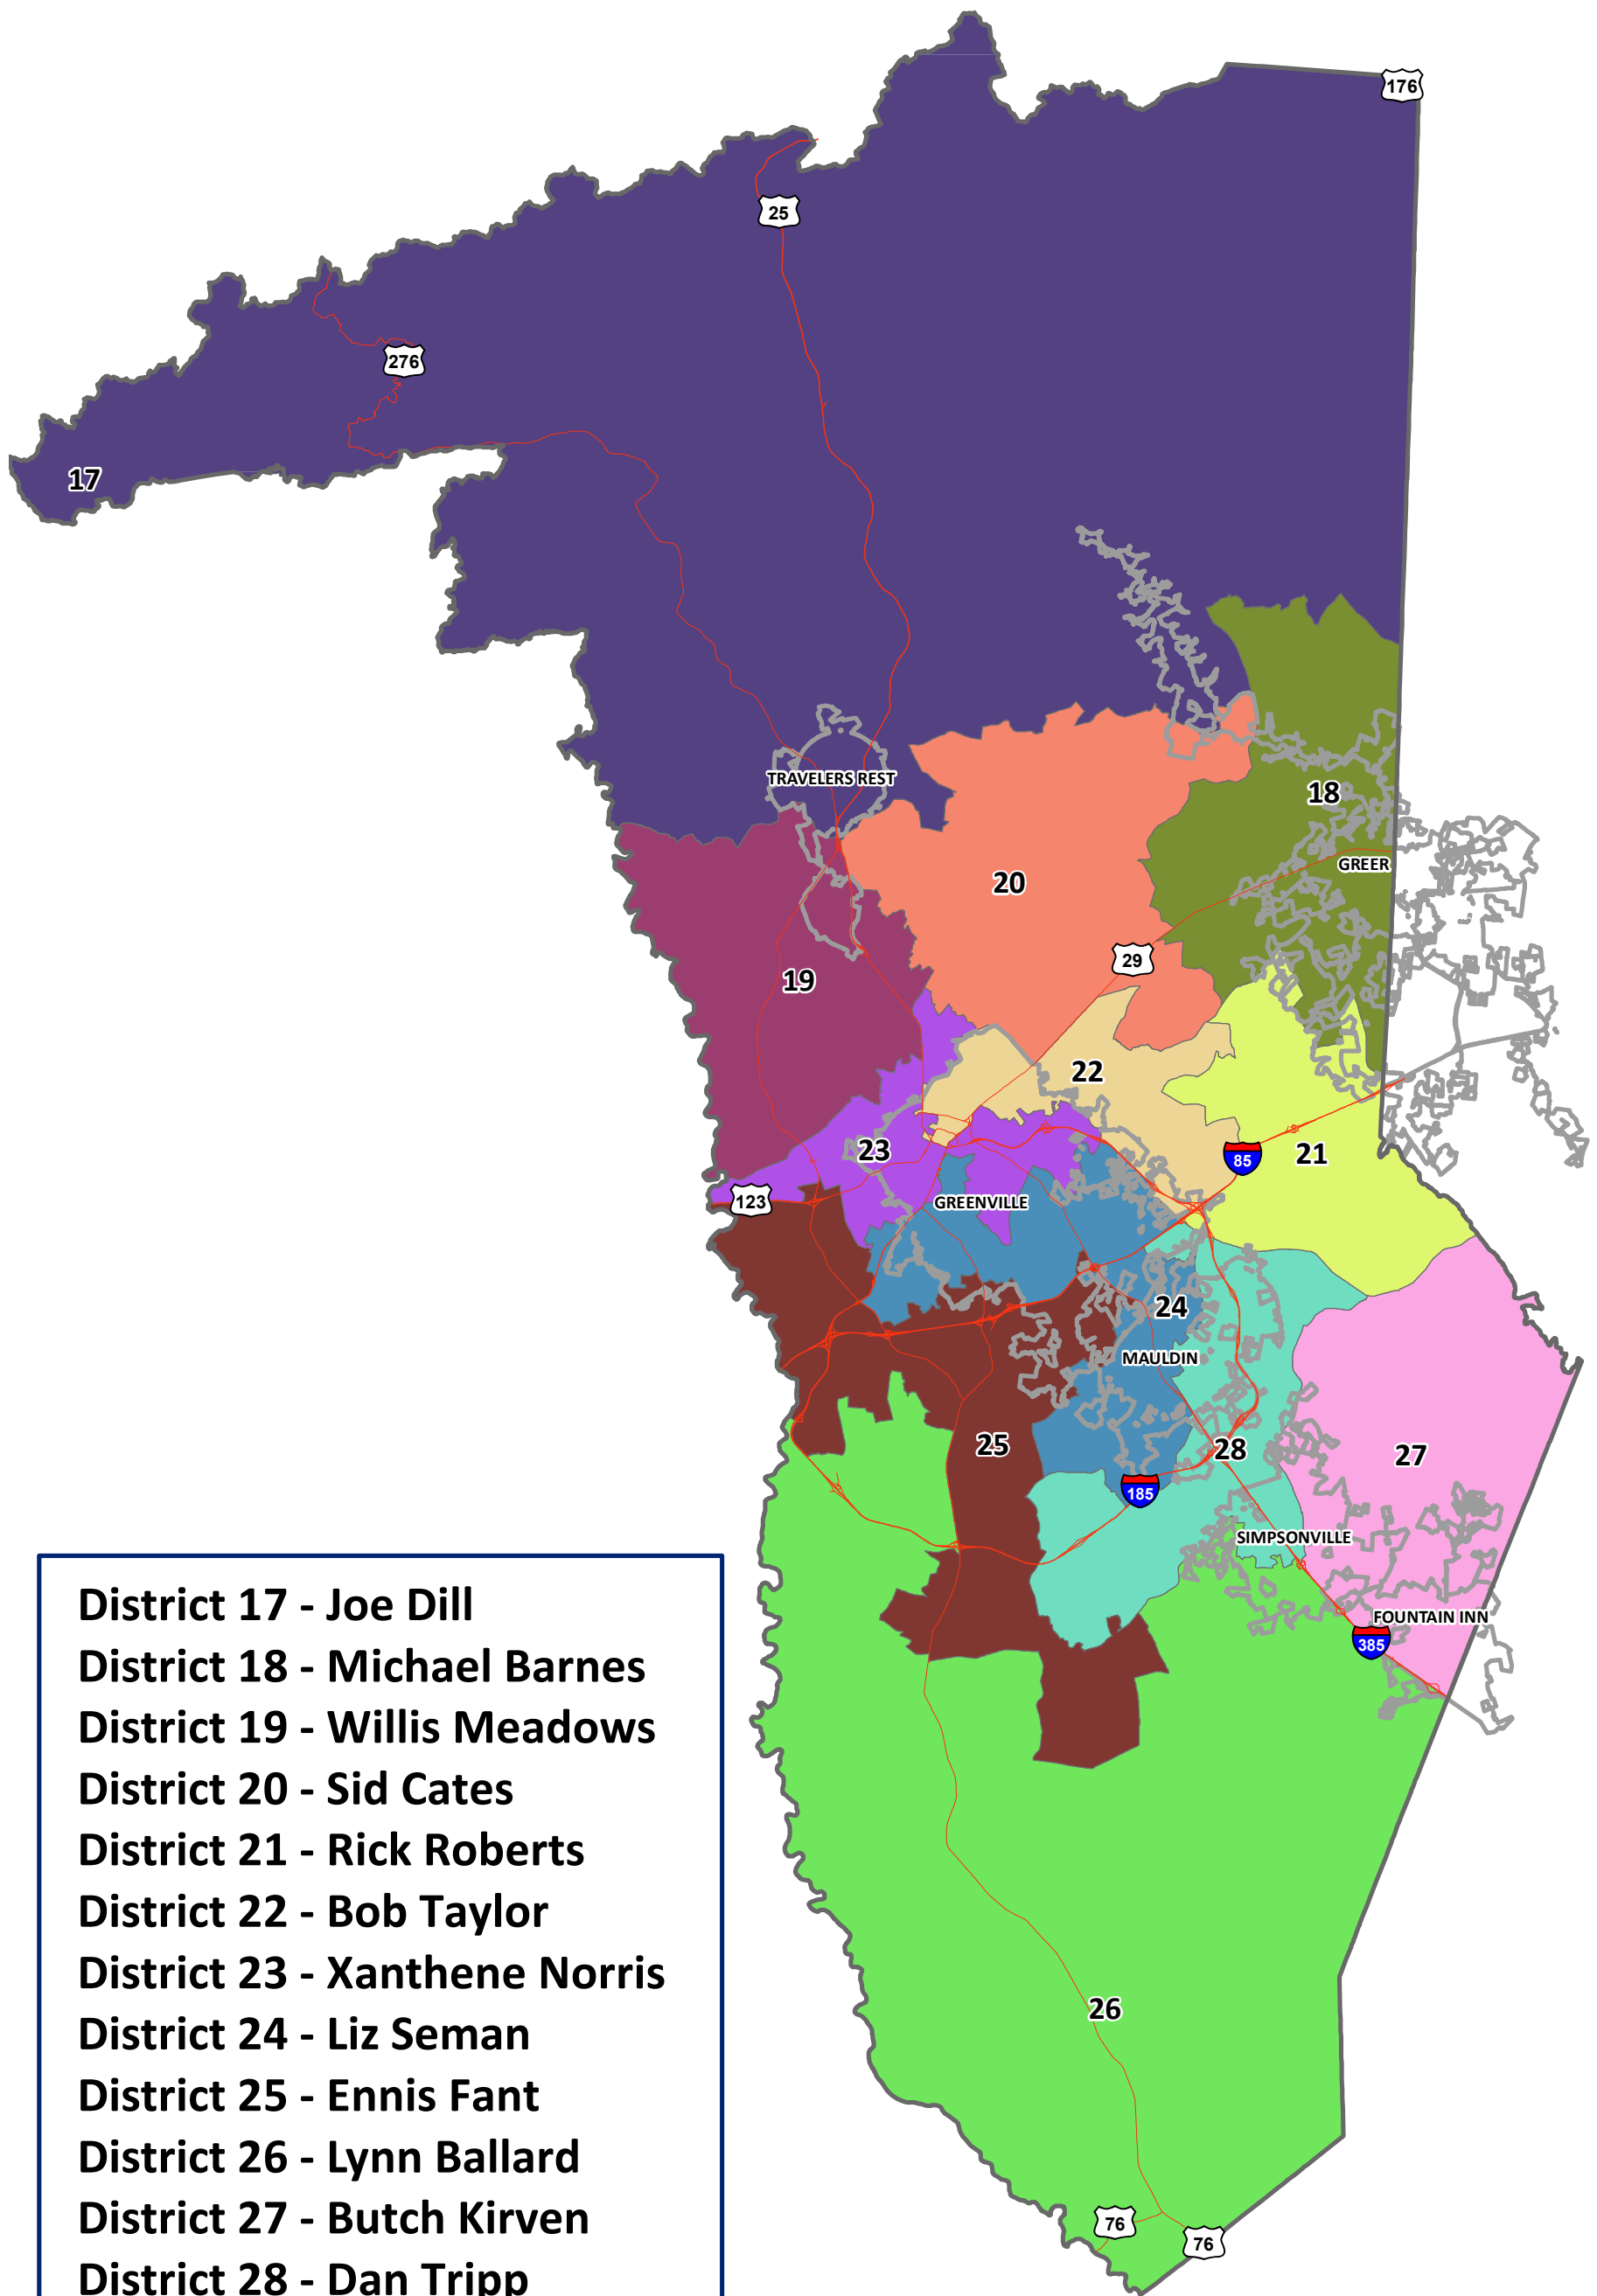

# County Council Districts - Greenville County, South Carolina

- District 17 - Joe Dill
- District 18 - Michael Barnes
- District 19 - Willis Meadows
- District 20 - Sid Cates
- District 21 - Rick Roberts
- District 22 - Bob Taylor
- District 23 - Xanthene Norris
- District 24 - Liz Seman
- District 25 - Ennis Fant
- District 26 - Lynn Ballard
- District 27 - Butch Kirven
- District 28 - Dan Tripp

0 1.25 2.5 5 7.5 10 Miles

January 15, 2019

*This map is not a land survey and is for general reference purposes only. Greenville County expressly disclaims responsibility for damages or liability that may arise from the use of this map.*