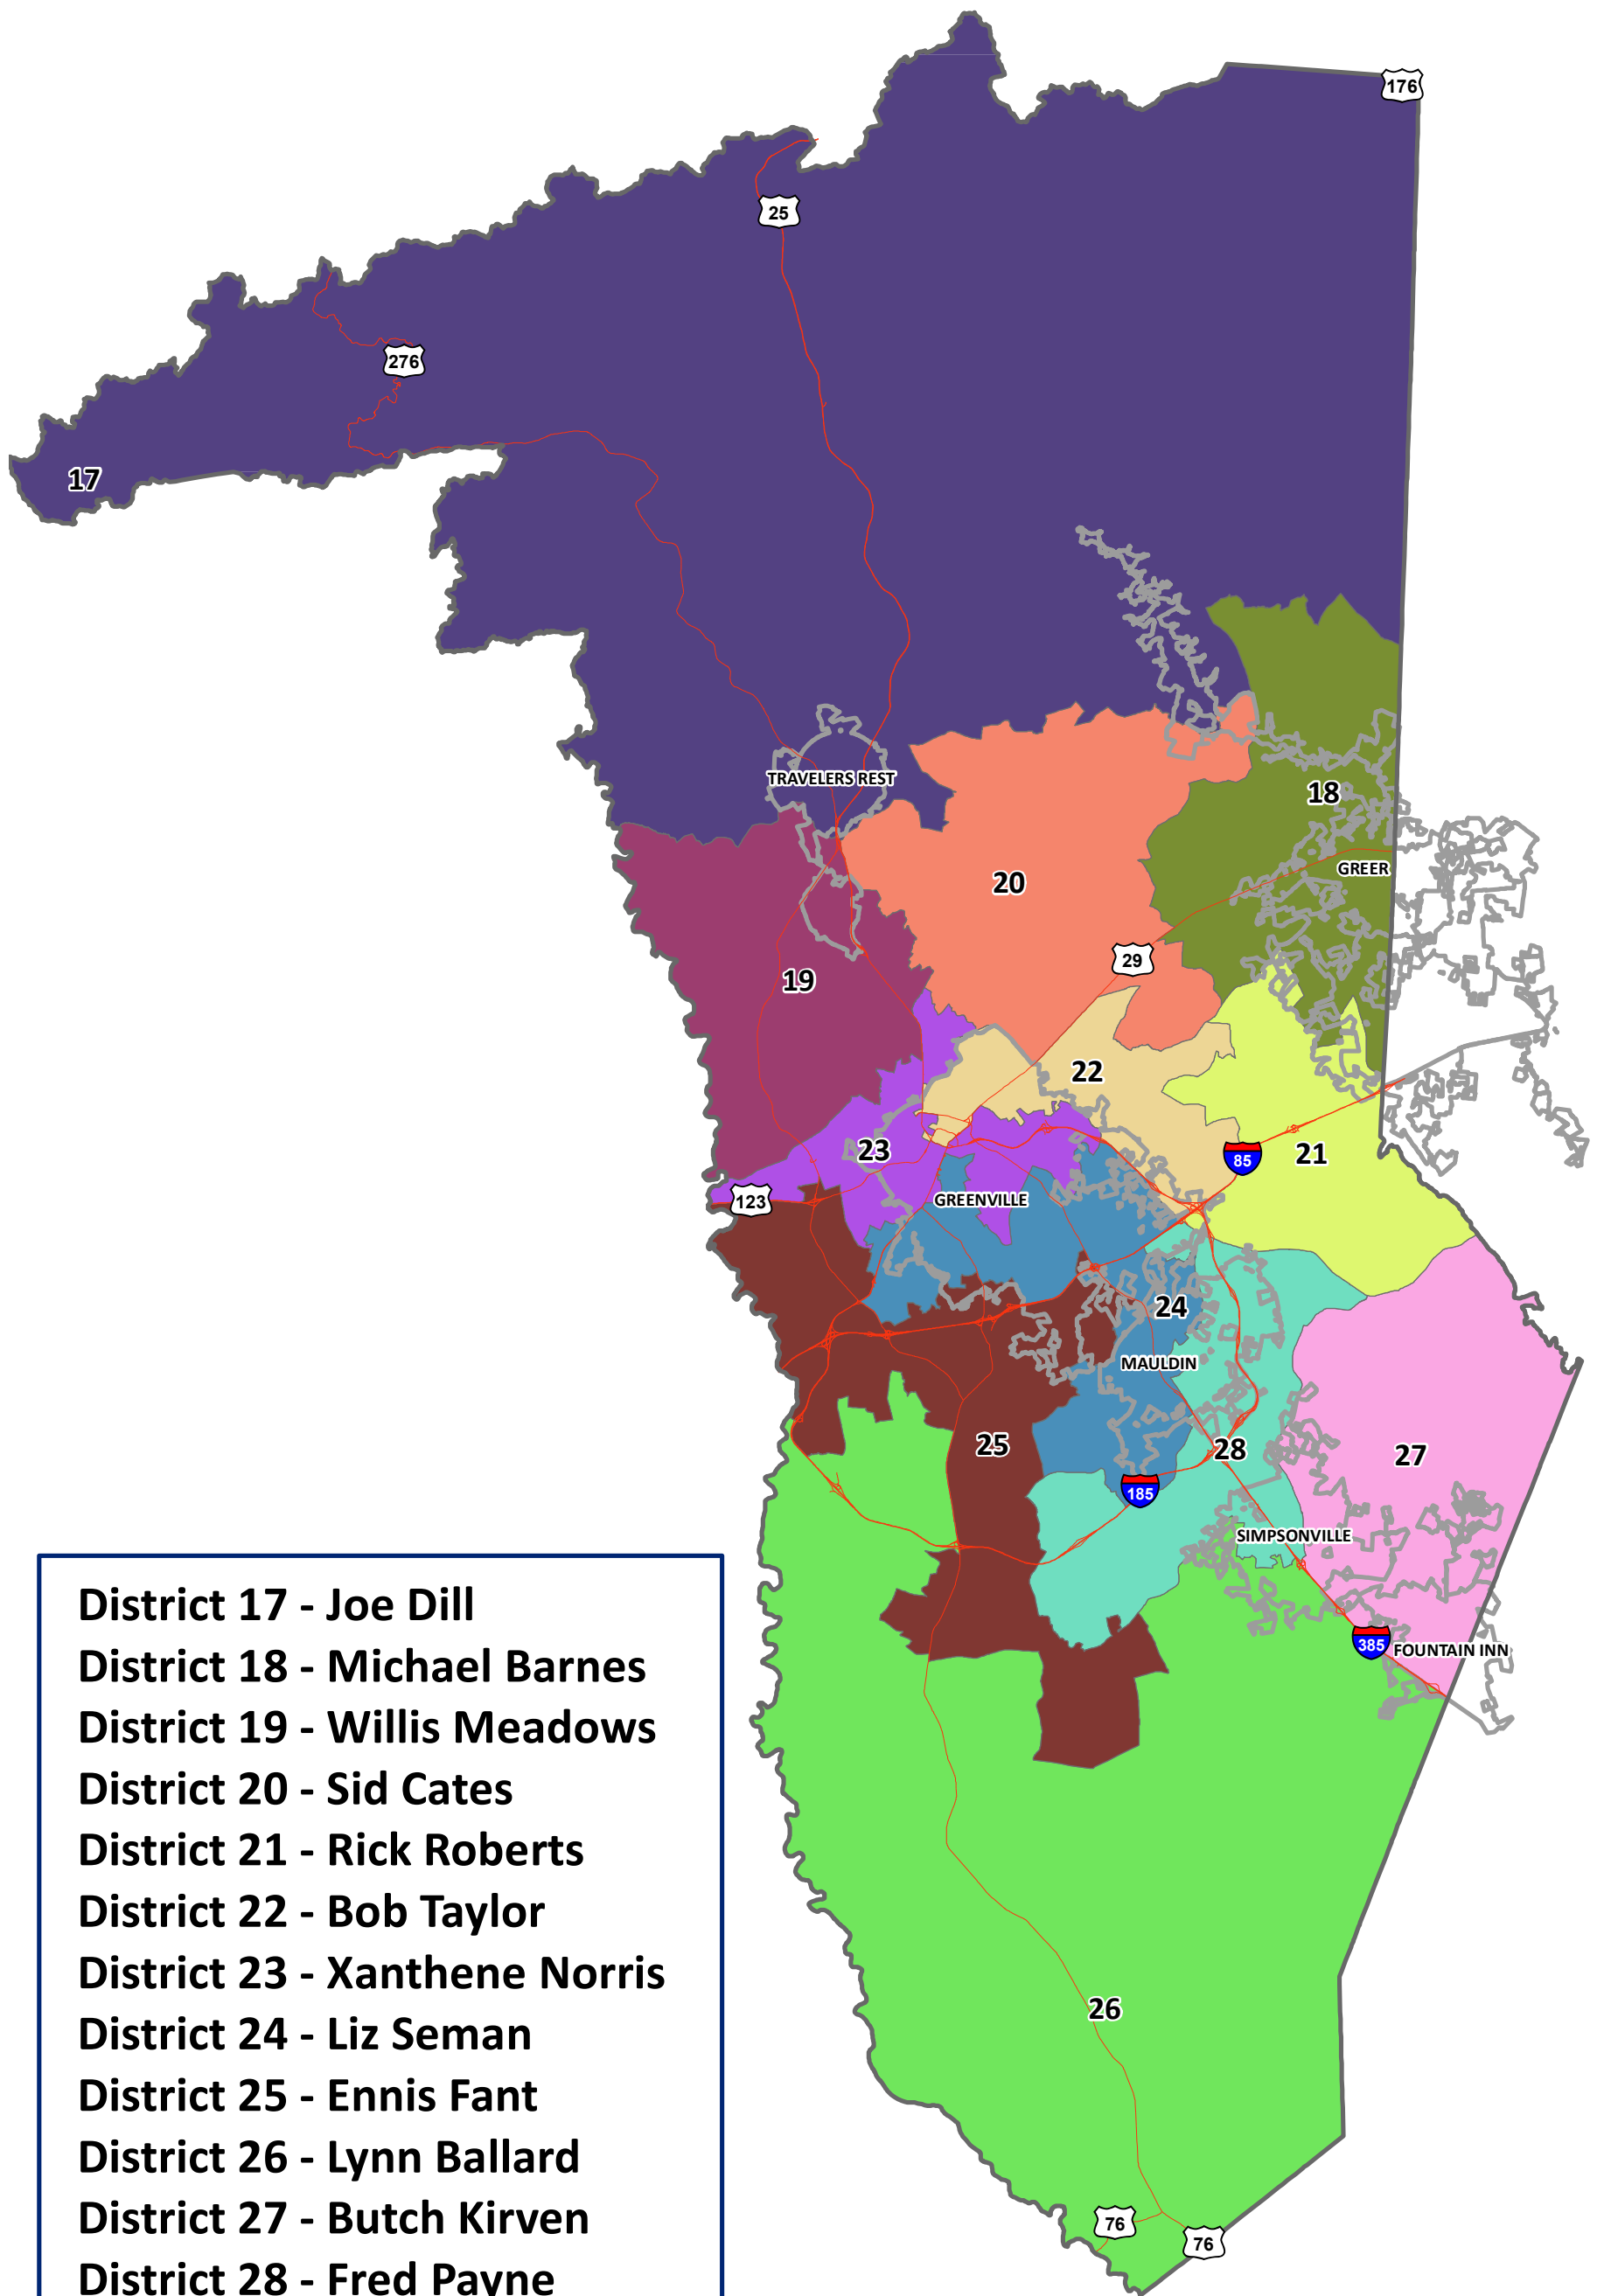

# County Council Districts - Greenville County, South Carolina

- District 17 - Joe Dill
- District 18 - Michael Barnes
- District 19 - Willis Meadows
- District 20 - Sid Cates
- District 21 - Rick Roberts
- District 22 - Bob Taylor
- District 23 - Xanthene Norris
- District 24 - Liz Seman
- District 25 - Ennis Fant
- District 26 - Lynn Ballard
- District 27 - Butch Kirven
- District 28 - Fred Payne

0 1.25 2.5 5 7.5 10 Miles

January 11, 2017

*This map is not a land survey and is for general reference purposes only. Greenville County expressly disclaims responsibility for damages or liability that may arise from the use of this map.*