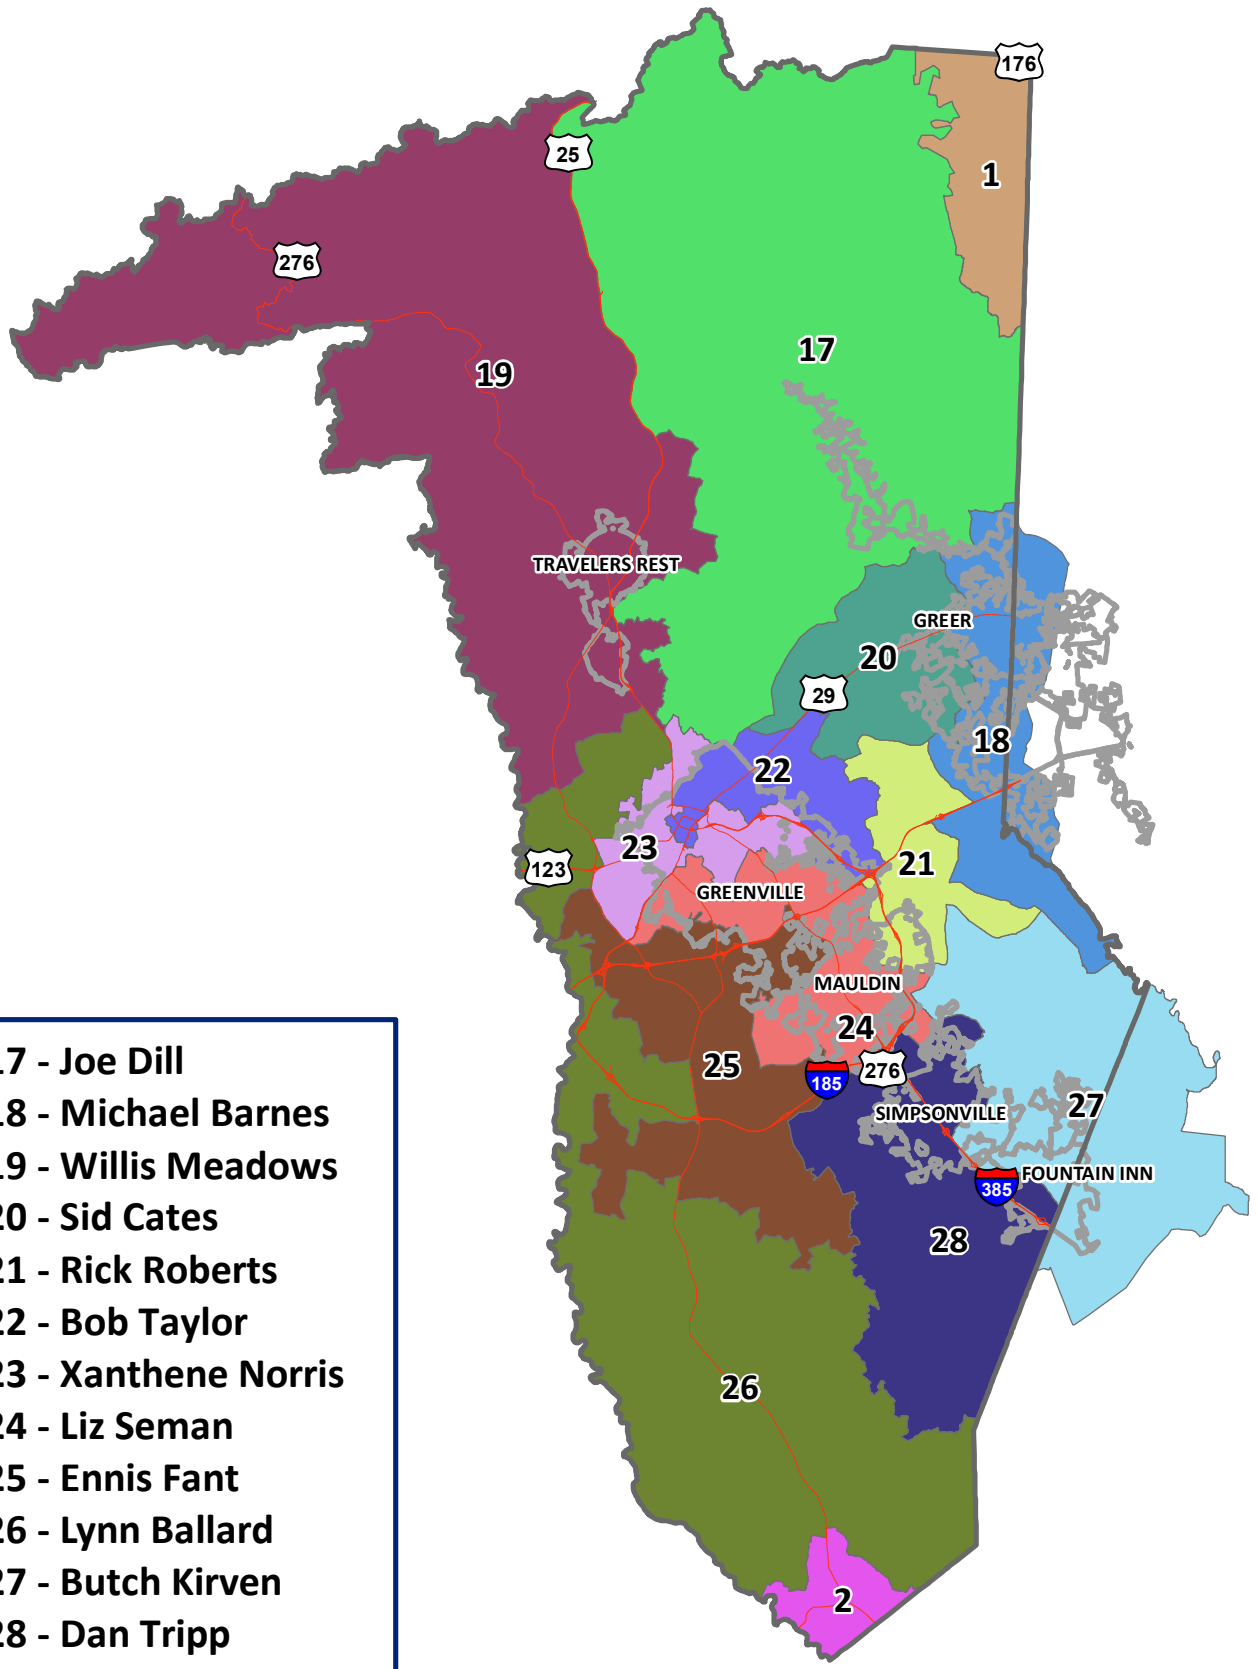

County Council Districts - Greenville County, South Carolina

- District 17 - Joe Dill
- District 18 - Michael Barnes
- District 19 - Willis Meadows
- District 20 - Sid Cates
- District 21 - Rick Roberts
- District 22 - Bob Taylor
- District 23 - Xanthene Norris
- District 24 - Liz Seman
- District 25 - Ennis Fant
- District 26 - Lynn Ballard
- District 27 - Butch Kirven
- District 28 - Dan Tripp

January 15, 2019

This map is not a land survey and is for general reference purposes only. Greenville County expressly disclaims responsibility for damages or liability that may arise from the use of this map.