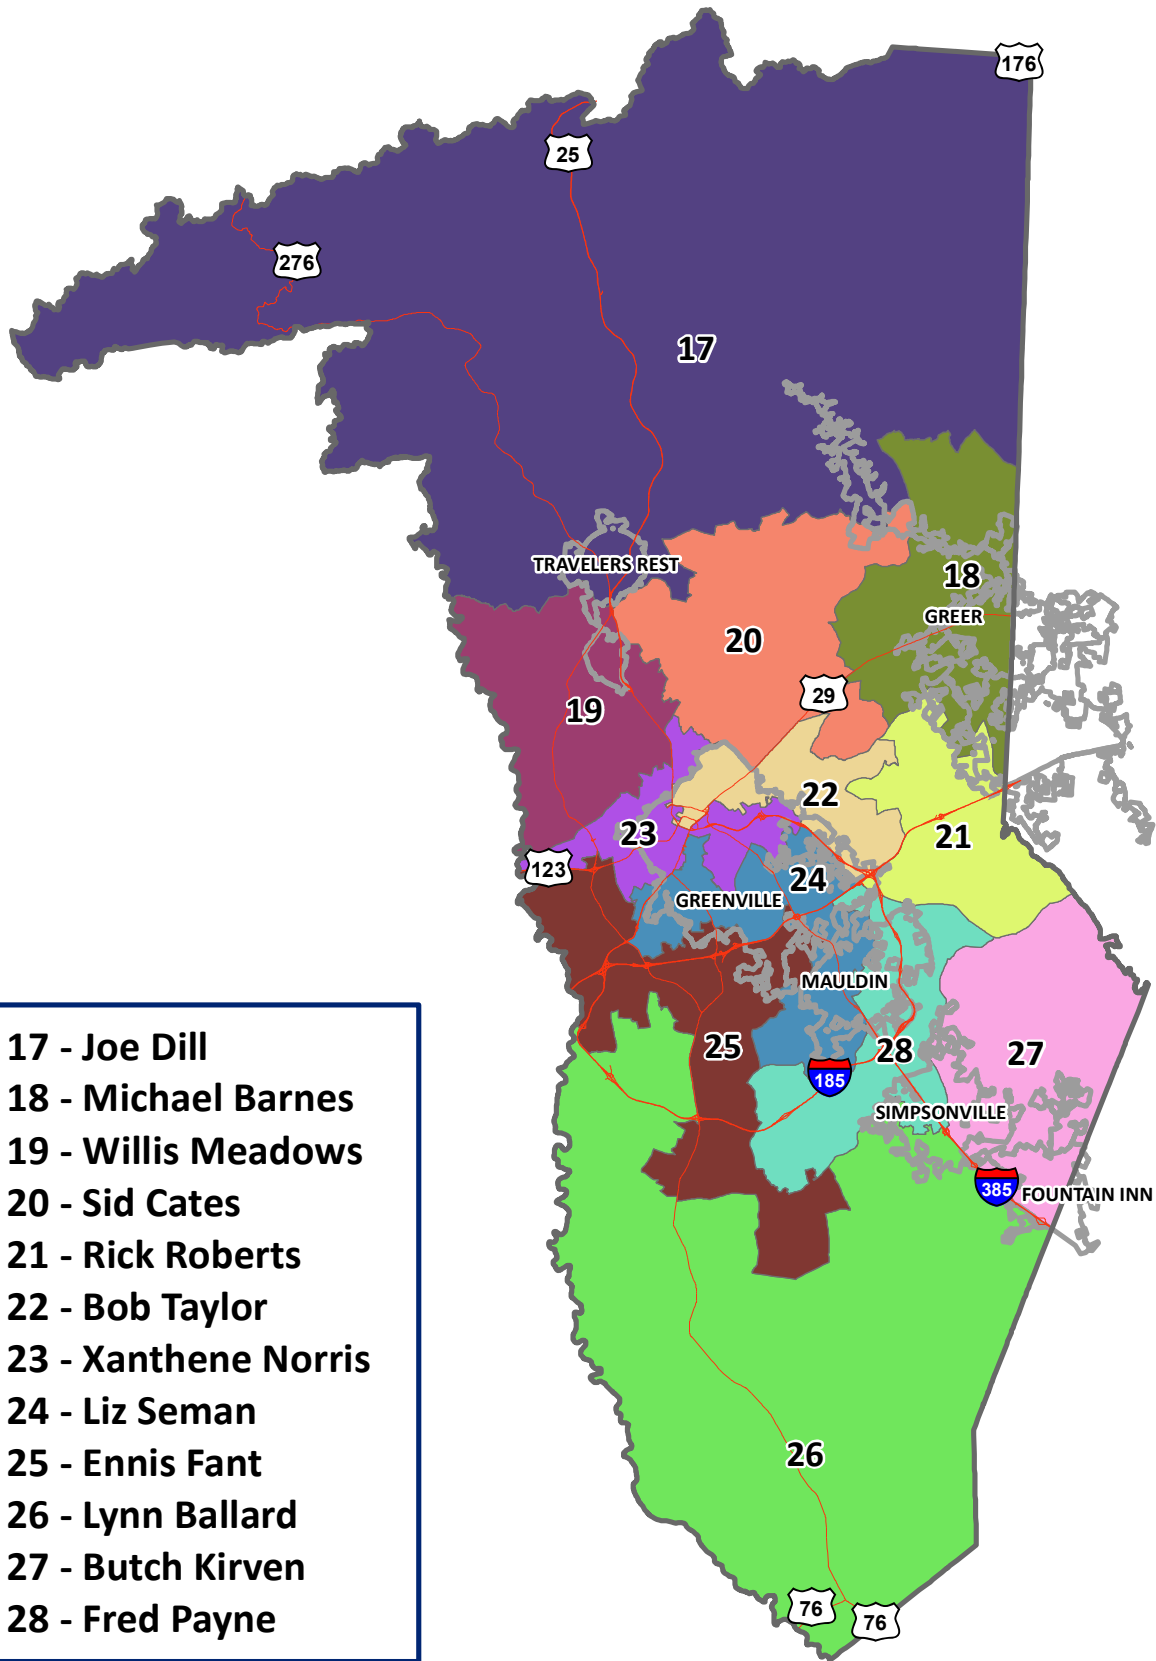

County Council Districts - Greenville County, South Carolina

- District 17 - Joe Dill
- District 18 - Michael Barnes
- District 19 - Willis Meadows
- District 20 - Sid Cates
- District 21 - Rick Roberts
- District 22 - Bob Taylor
- District 23 - Xanthene Norris
- District 24 - Liz Seman
- District 25 - Ennis Fant
- District 26 - Lynn Ballard
- District 27 - Butch Kirven
- District 28 - Fred Payne

0 1.5 3 6 9 12 Miles

January 11, 2017

This map is not a land survey and is for general reference purposes only. Greenville County expressly disclaims responsibility for damages or liability that may arise from the use of this map.