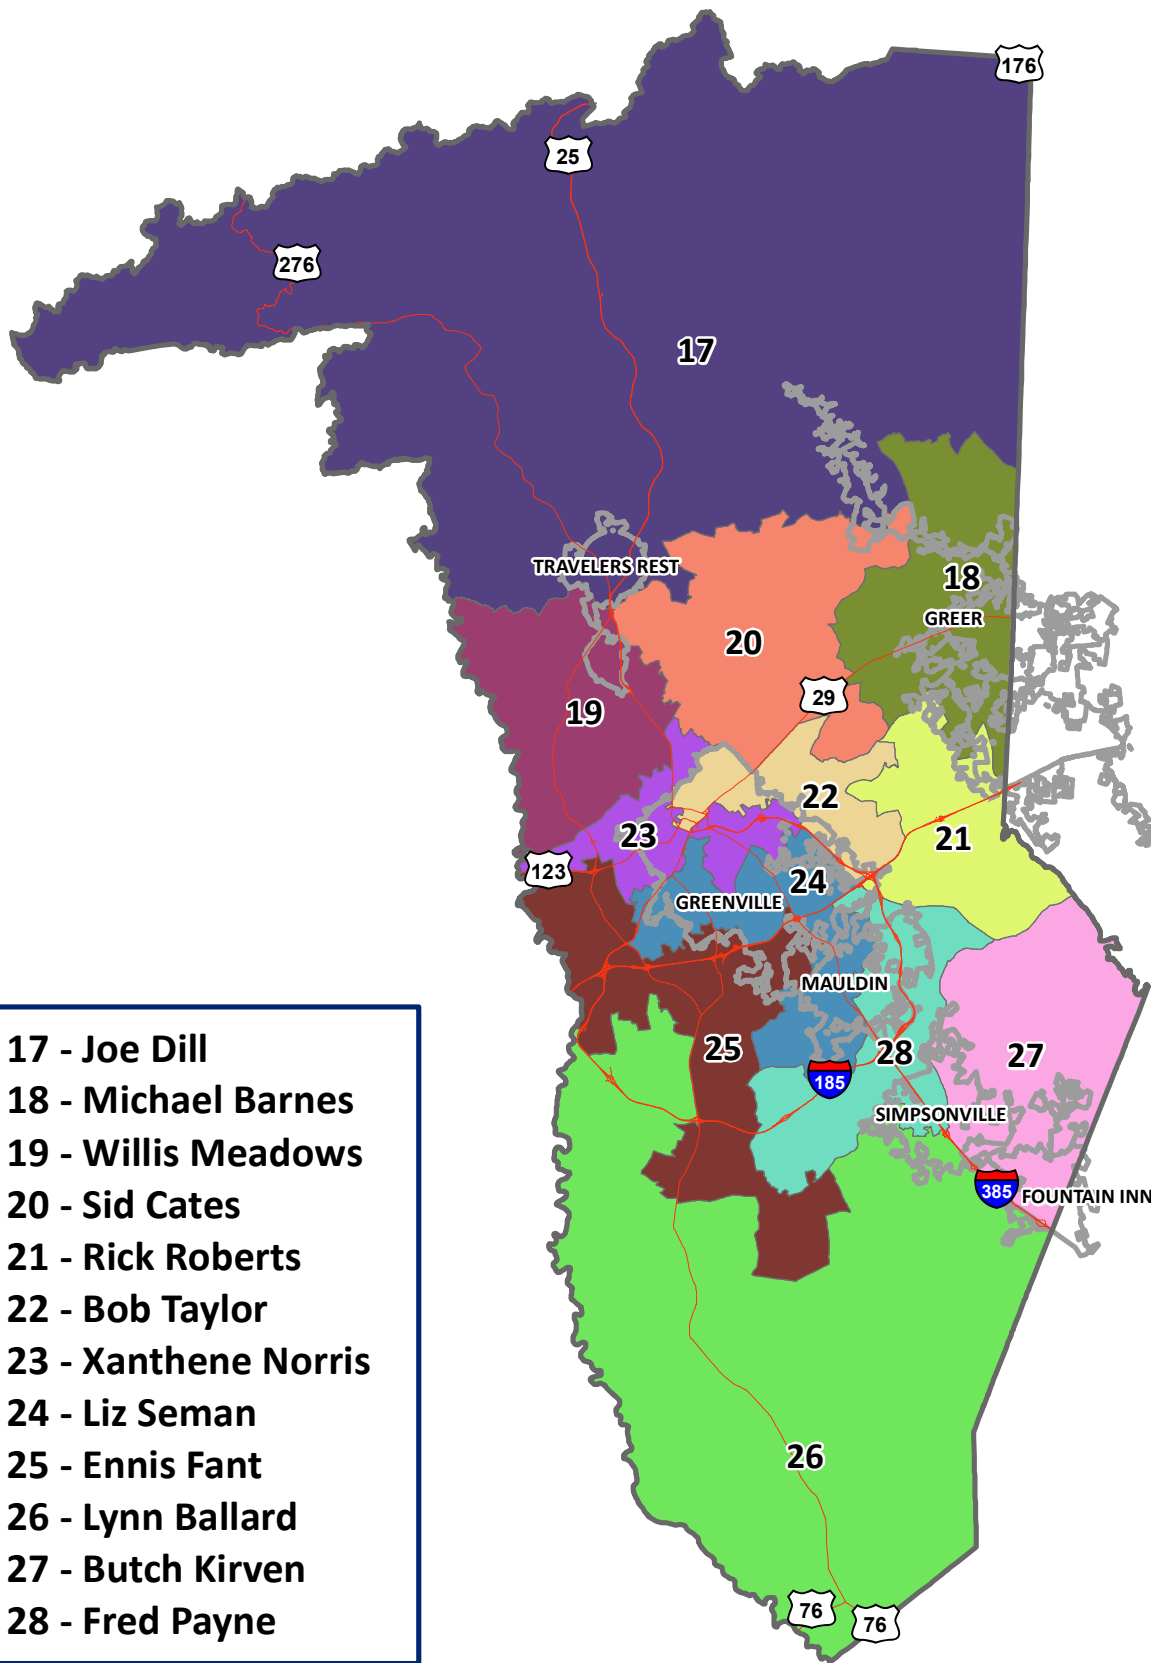

# County Council Districts - Greenville County, South Carolina

- District 17 - Joe Dill
- District 18 - Michael Barnes
- District 19 - Willis Meadows
- District 20 - Sid Cates
- District 21 - Rick Roberts
- District 22 - Bob Taylor
- District 23 - Xanthene Norris
- District 24 - Liz Seman
- District 25 - Ennis Fant
- District 26 - Lynn Ballard
- District 27 - Butch Kirven
- District 28 - Fred Payne

0 1.5 3 6 9 12 Miles

January 11, 2017

*This map is not a land survey and is for general reference purposes only. Greenville County expressly disclaims responsibility for damages or liability that may arise from the use of this map.*