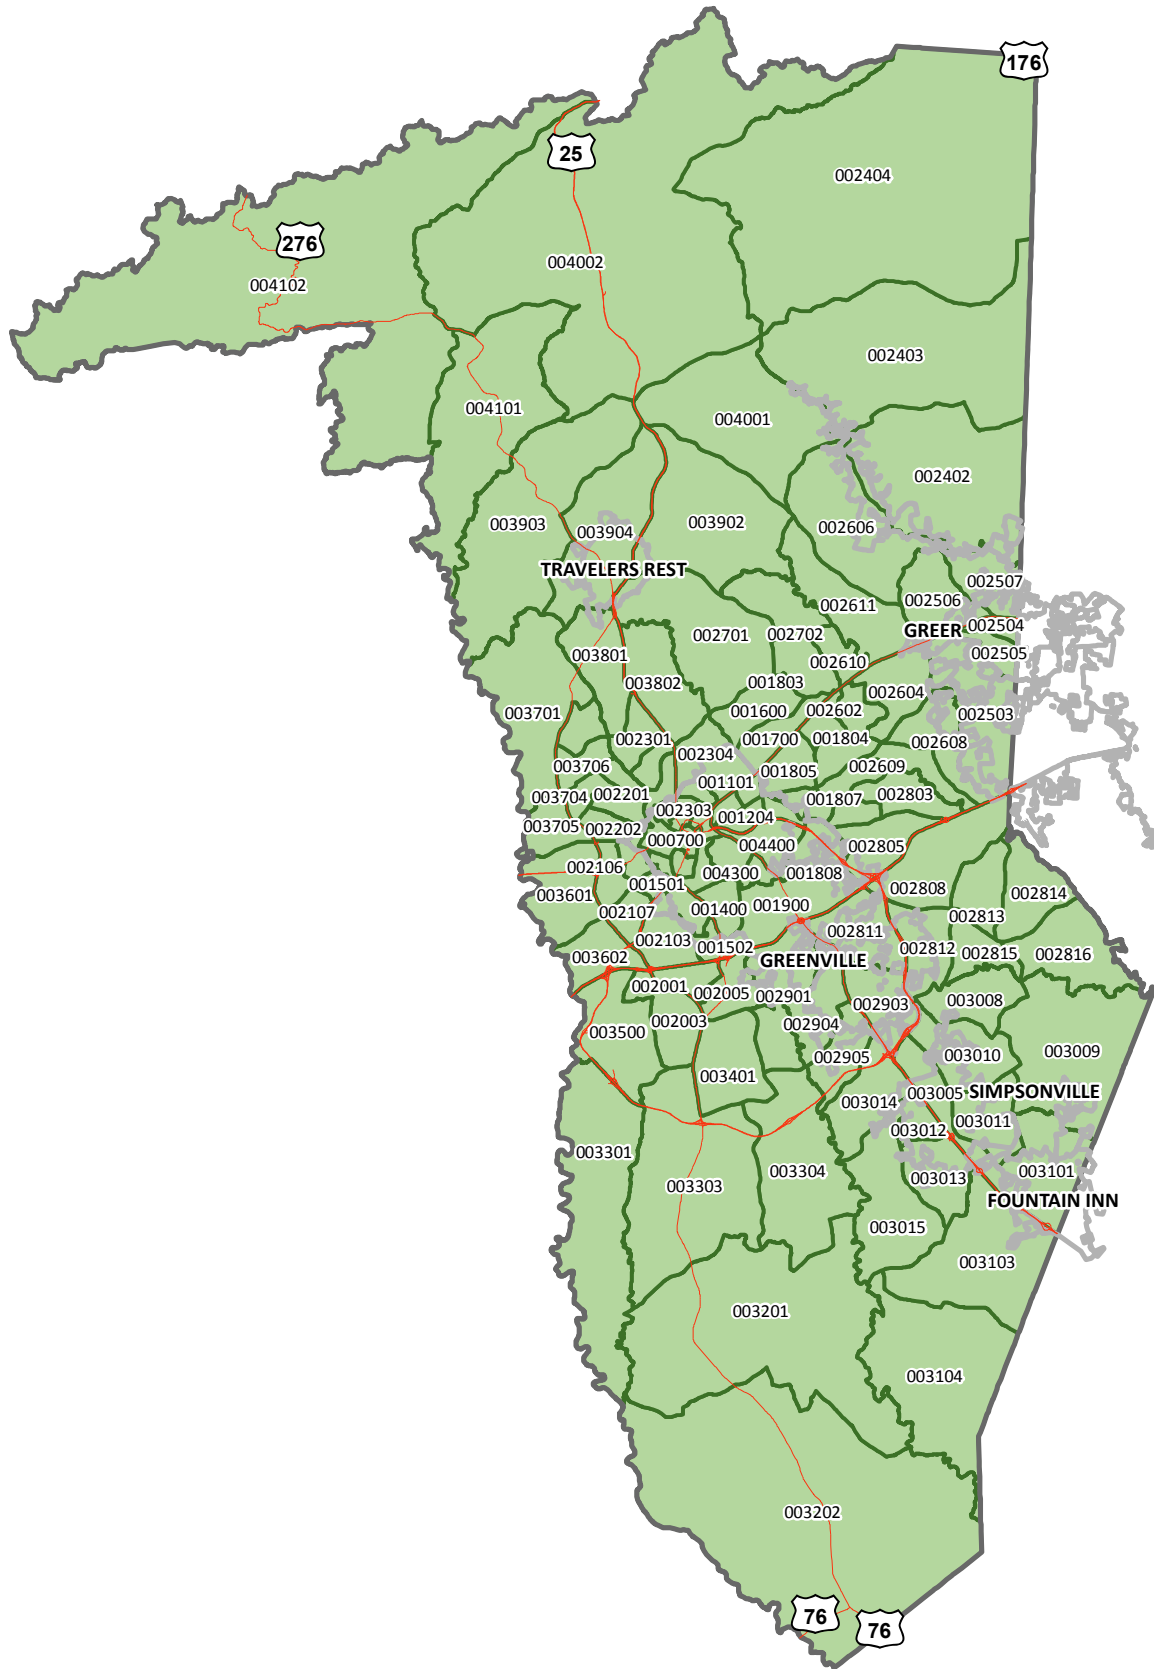

# Census Tracts - Greenville County, South Carolina

2.5 1.25 0 2.5 5 7.5 Miles

December 10, 2012

*This map is not a land survey and is for general reference purposes only. Greenville County expressly disclaims responsibility for damages or liability that may arise from the use of this map.*