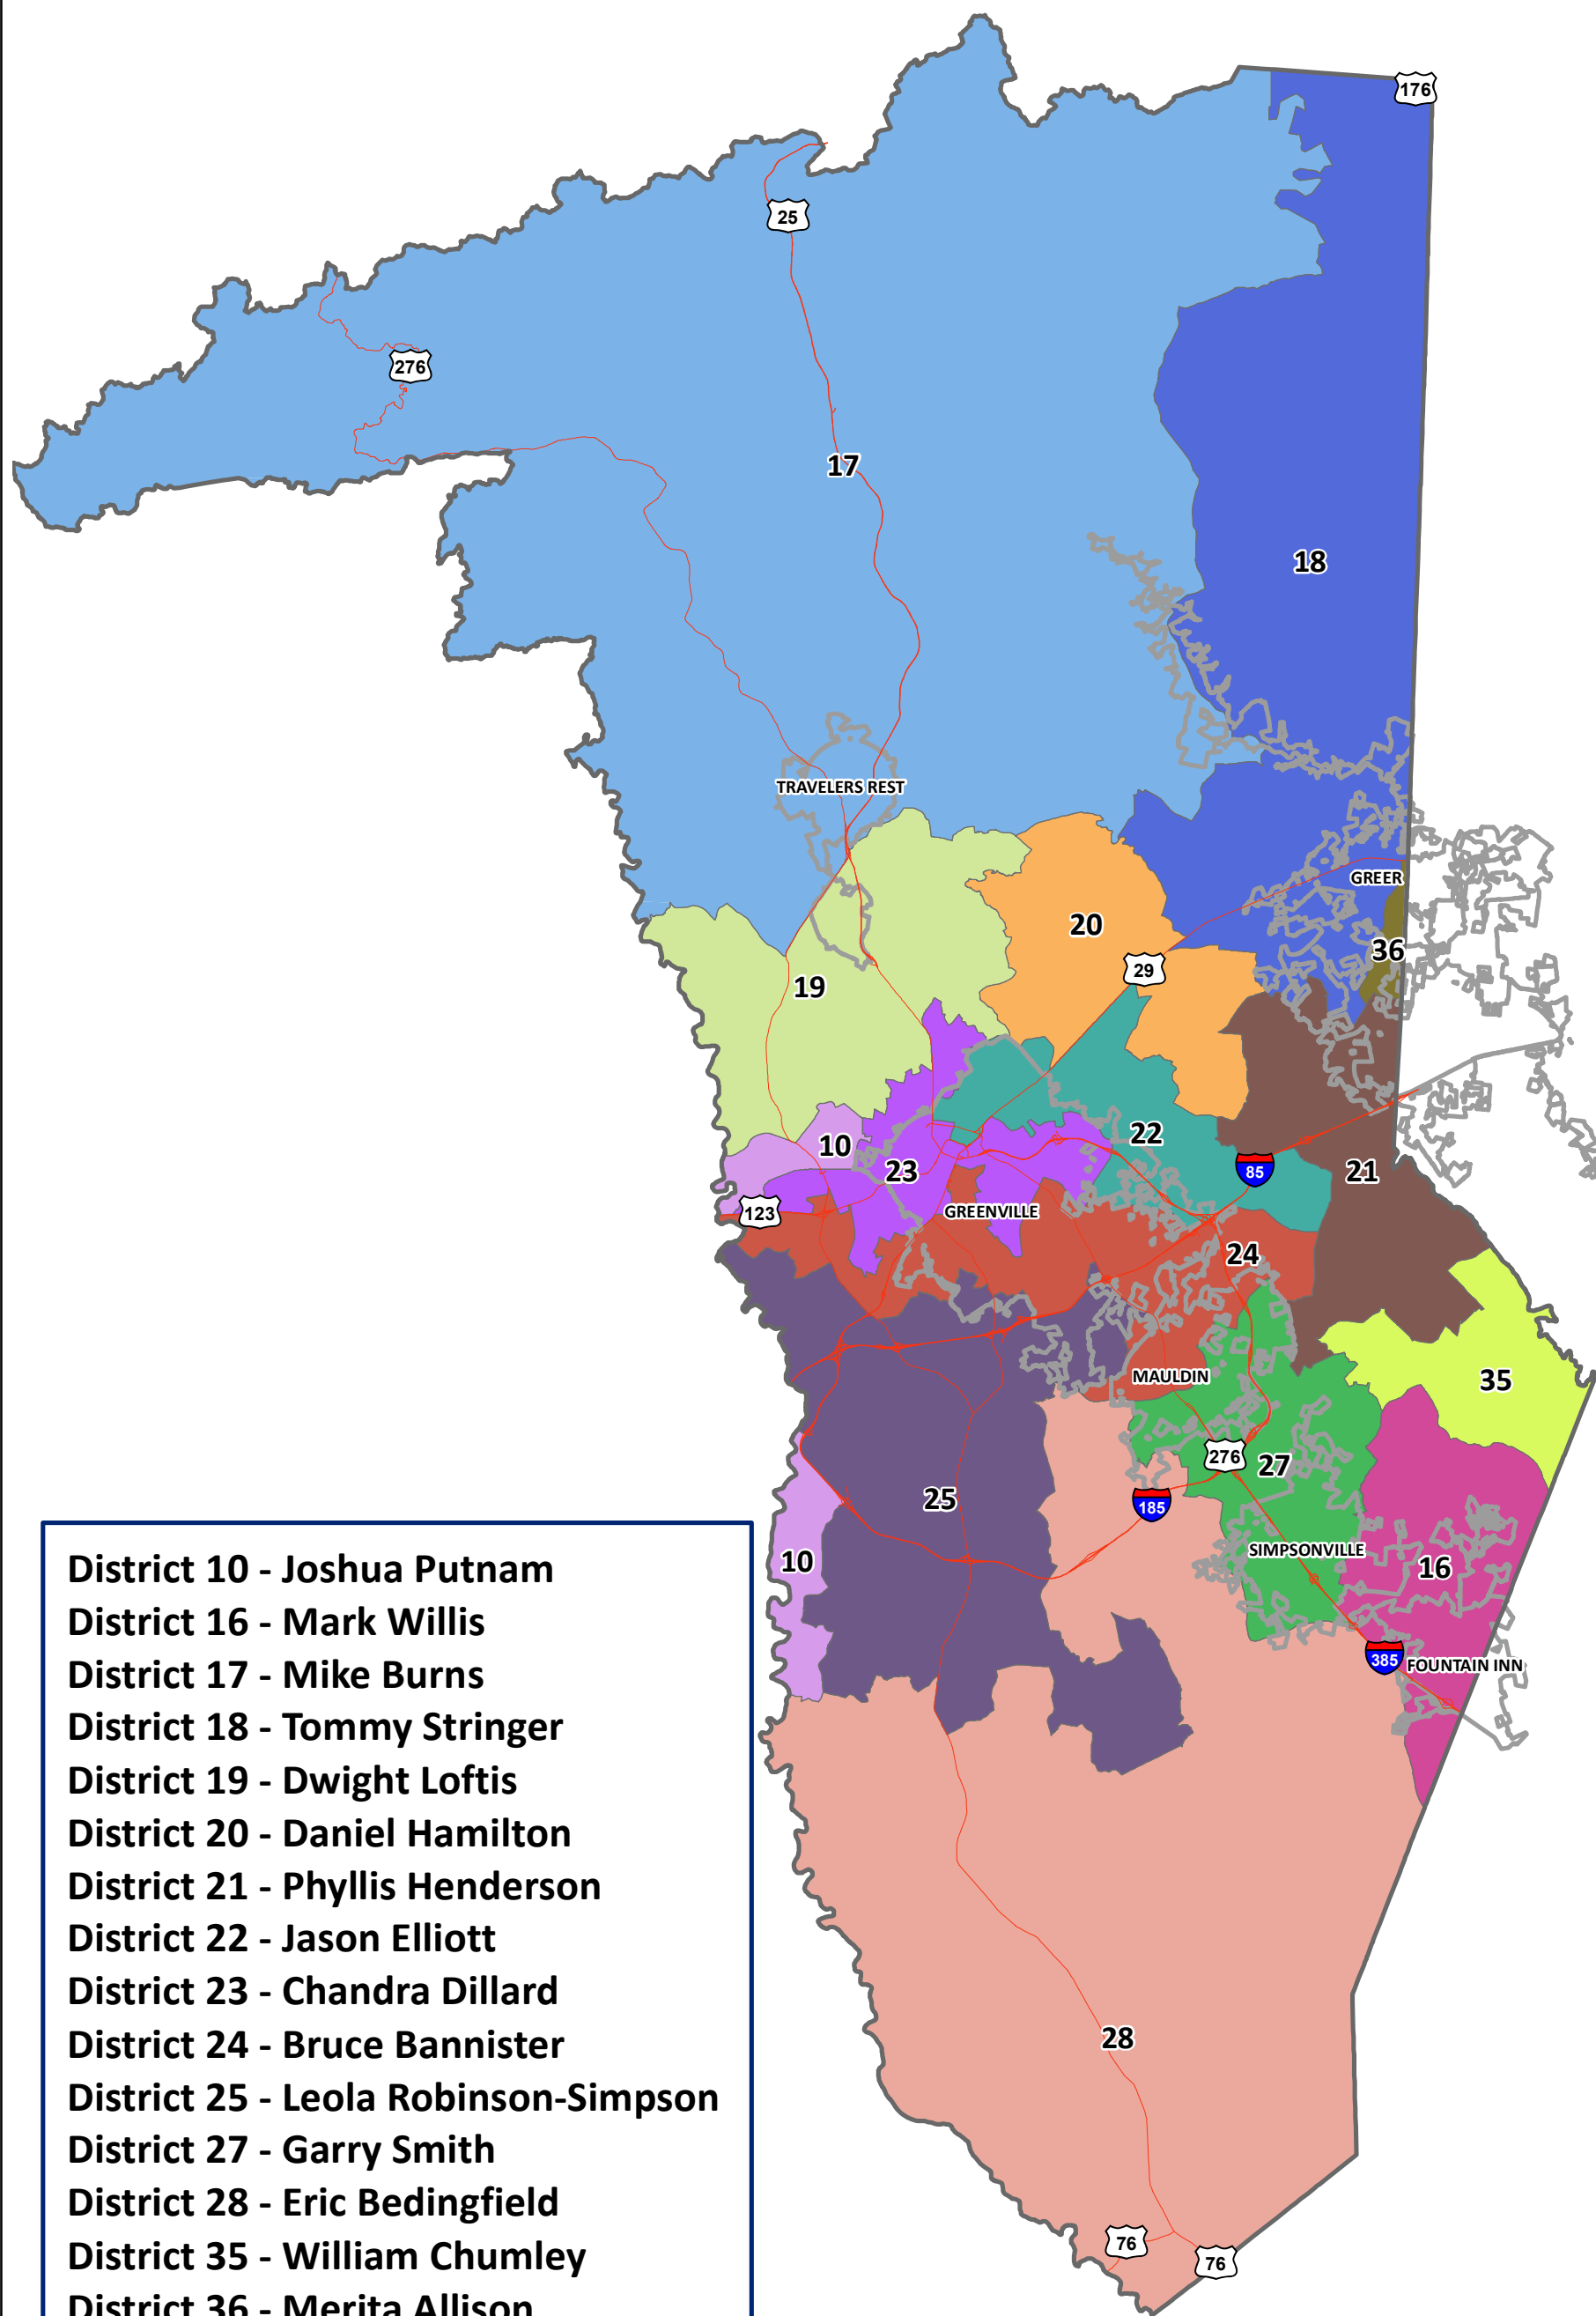

South Carolina House Districts - Greenville County, South Carolina

- District 10 - Joshua Putnam**
- District 16 - Mark Willis**
- District 17 - Mike Burns**
- District 18 - Tommy Stringer**
- District 19 - Dwight Loftis**
- District 20 - Daniel Hamilton**
- District 21 - Phyllis Henderson**
- District 22 - Jason Elliott**
- District 23 - Chandra Dillard**
- District 24 - Bruce Bannister**
- District 25 - Leola Robinson-Simpson**
- District 27 - Garry Smith**
- District 28 - Eric Bedingfield**
- District 35 - William Chumley**
- District 36 - Merita Allison**

0 1.25 2.5 5 7.5 10 Miles

January 11, 2017

This map is not a land survey and is for general reference purposes only. Greenville County expressly disclaims responsibility for damages or liability that may arise from the use of this map.