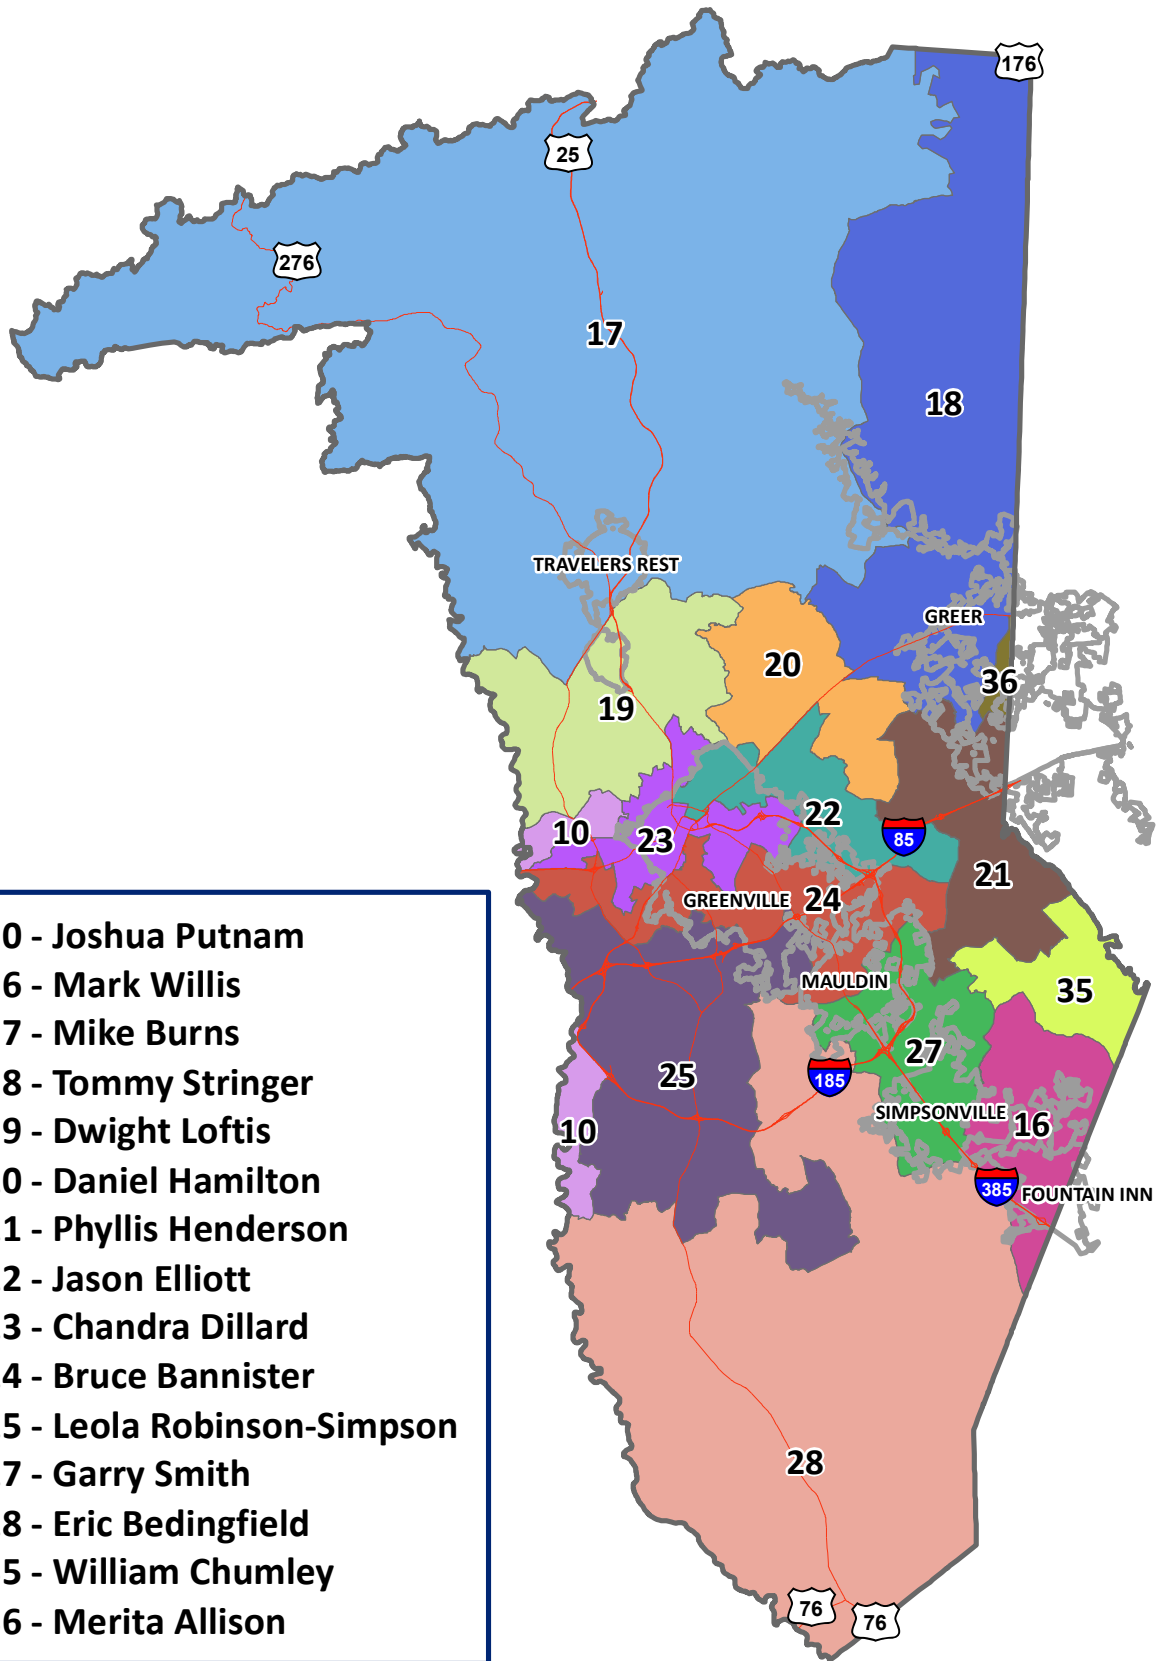

South Carolina House Districts - Greenville County, South Carolina

- District 10 - Joshua Putnam
- District 16 - Mark Willis
- District 17 - Mike Burns
- District 18 - Tommy Stringer
- District 19 - Dwight Loftis
- District 20 - Daniel Hamilton
- District 21 - Phyllis Henderson
- District 22 - Jason Elliott
- District 23 - Chandra Dillard
- District 24 - Bruce Bannister
- District 25 - Leola Robinson-Simpson
- District 27 - Garry Smith
- District 28 - Eric Bedingfield
- District 35 - William Chumley
- District 36 - Merita Allison

0 1.5 3 6 9 12 Miles

January 11, 2017

This map is not a land survey and is for general reference purposes only. Greenville County expressly disclaims responsibility for damages or liability that may arise from the use of this map.