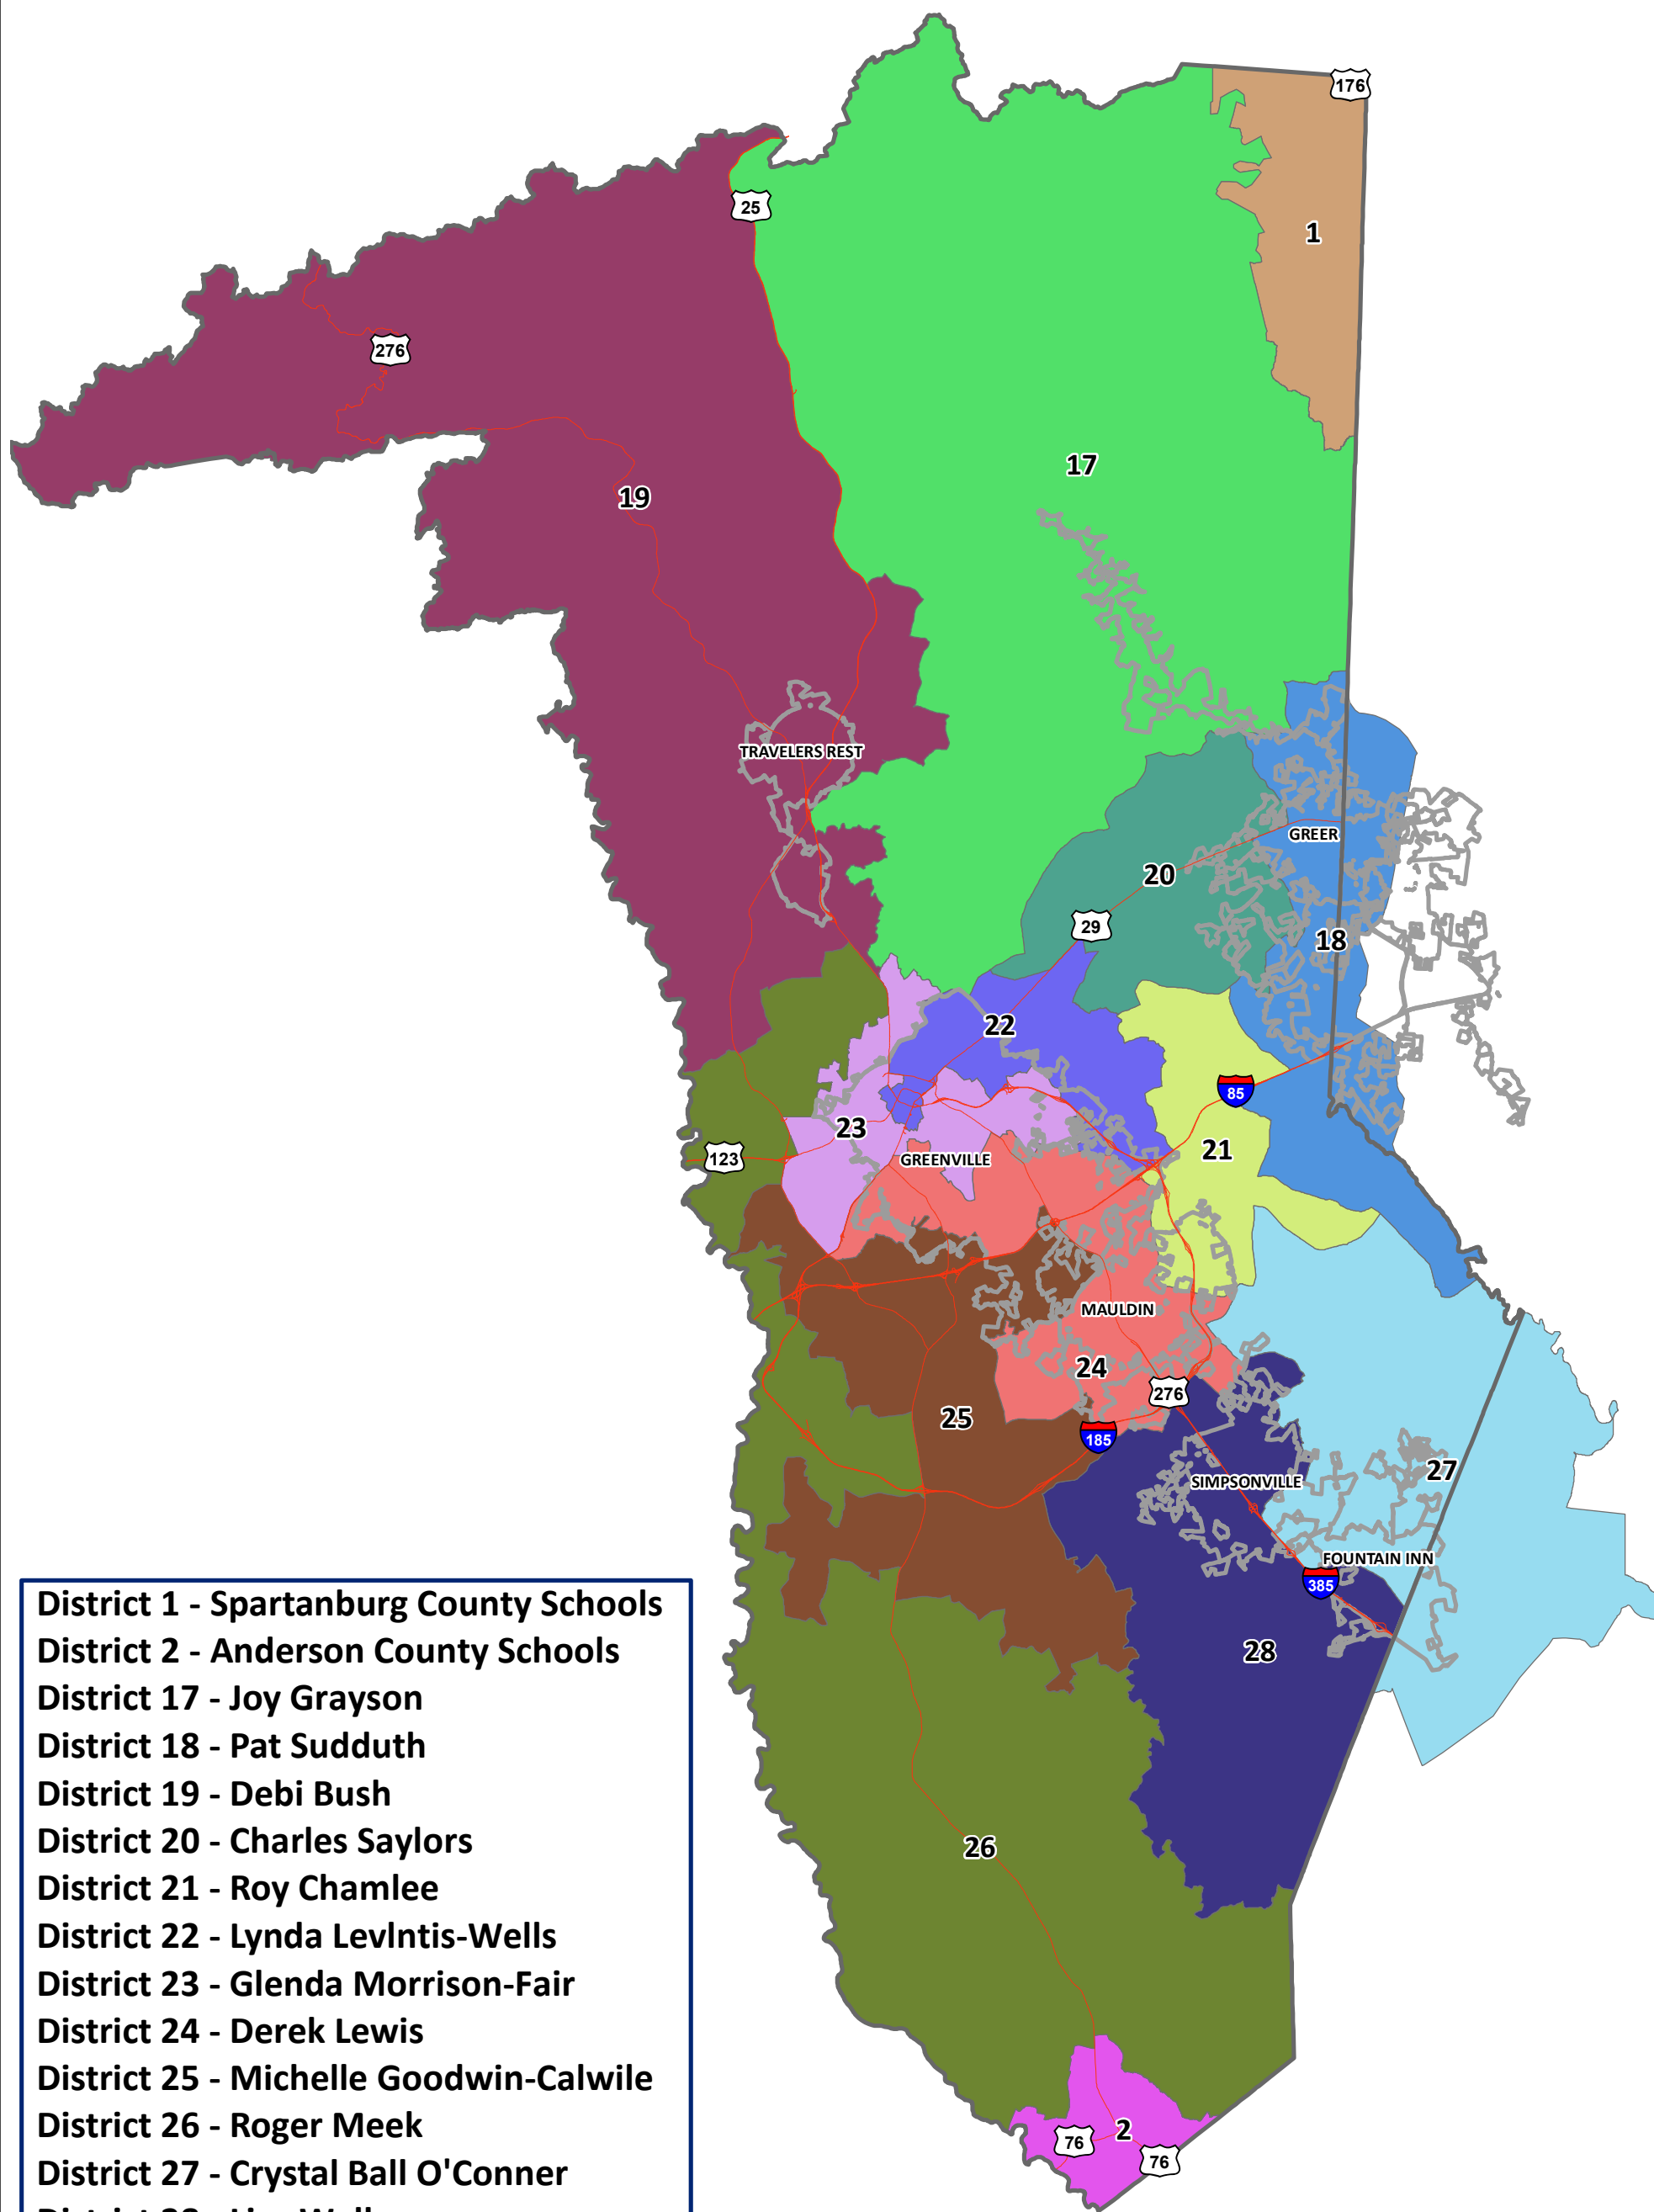

School Board Districts - Greenville County, South Carolina

- District 1 - Spartanburg County Schools**
- District 2 - Anderson County Schools**
- District 17 - Joy Grayson**
- District 18 - Pat Sudduth**
- District 19 - Debi Bush**
- District 20 - Charles Saylor**
- District 21 - Roy Chamlee**
- District 22 - Lynda LevIntis-Wells**
- District 23 - Glenda Morrison-Fair**
- District 24 - Derek Lewis**
- District 25 - Michelle Goodwin-Calwile**
- District 26 - Roger Meek**
- District 27 - Crystal Ball O'Conner**
- District 28 - Lisa Wells**

January 15, 2019

This map is not a land survey and is for general reference purposes only. Greenville County expressly disclaims responsibility for damages or liability that may arise from the use of this map.