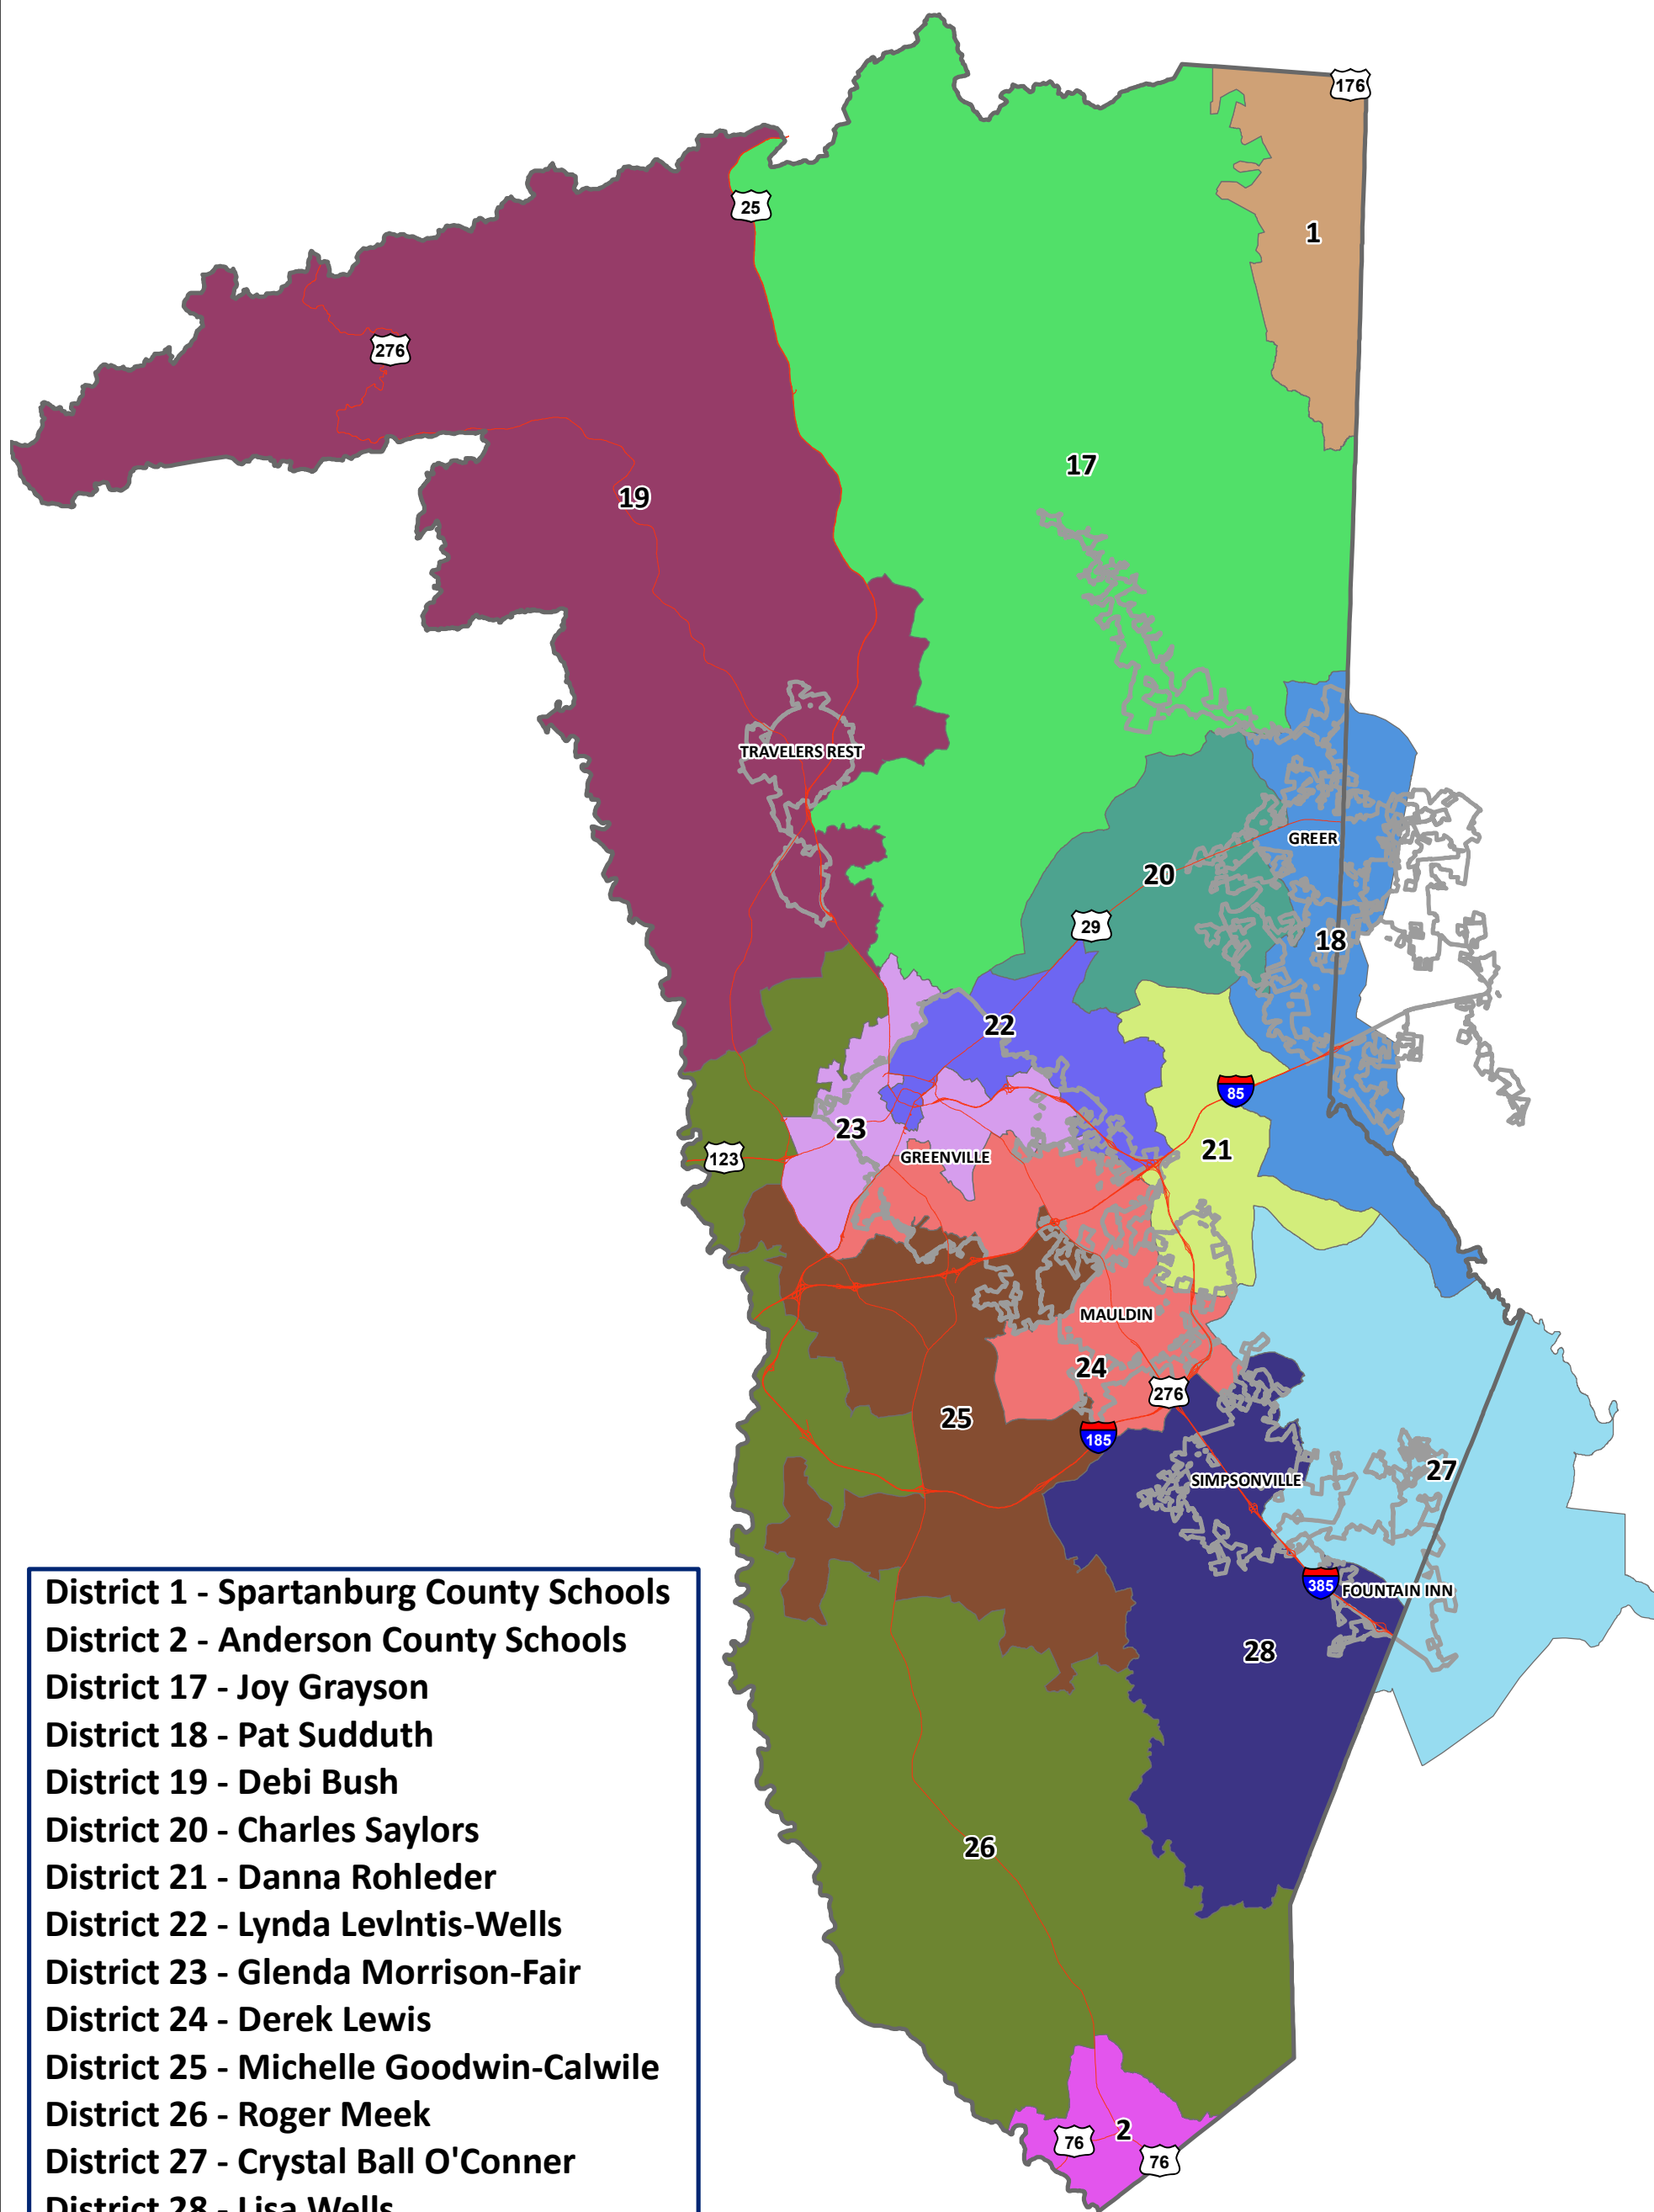

School Board Districts - Greenville County, South Carolina

0 1.25 2.5 5 7.5 10 Miles

January 11, 2017

This map is not a land survey and is for general reference purposes only. Greenville County expressly disclaims responsibility for damages or liability that may arise from the use of this map.

Geographic Information Systems
Copyright 2017