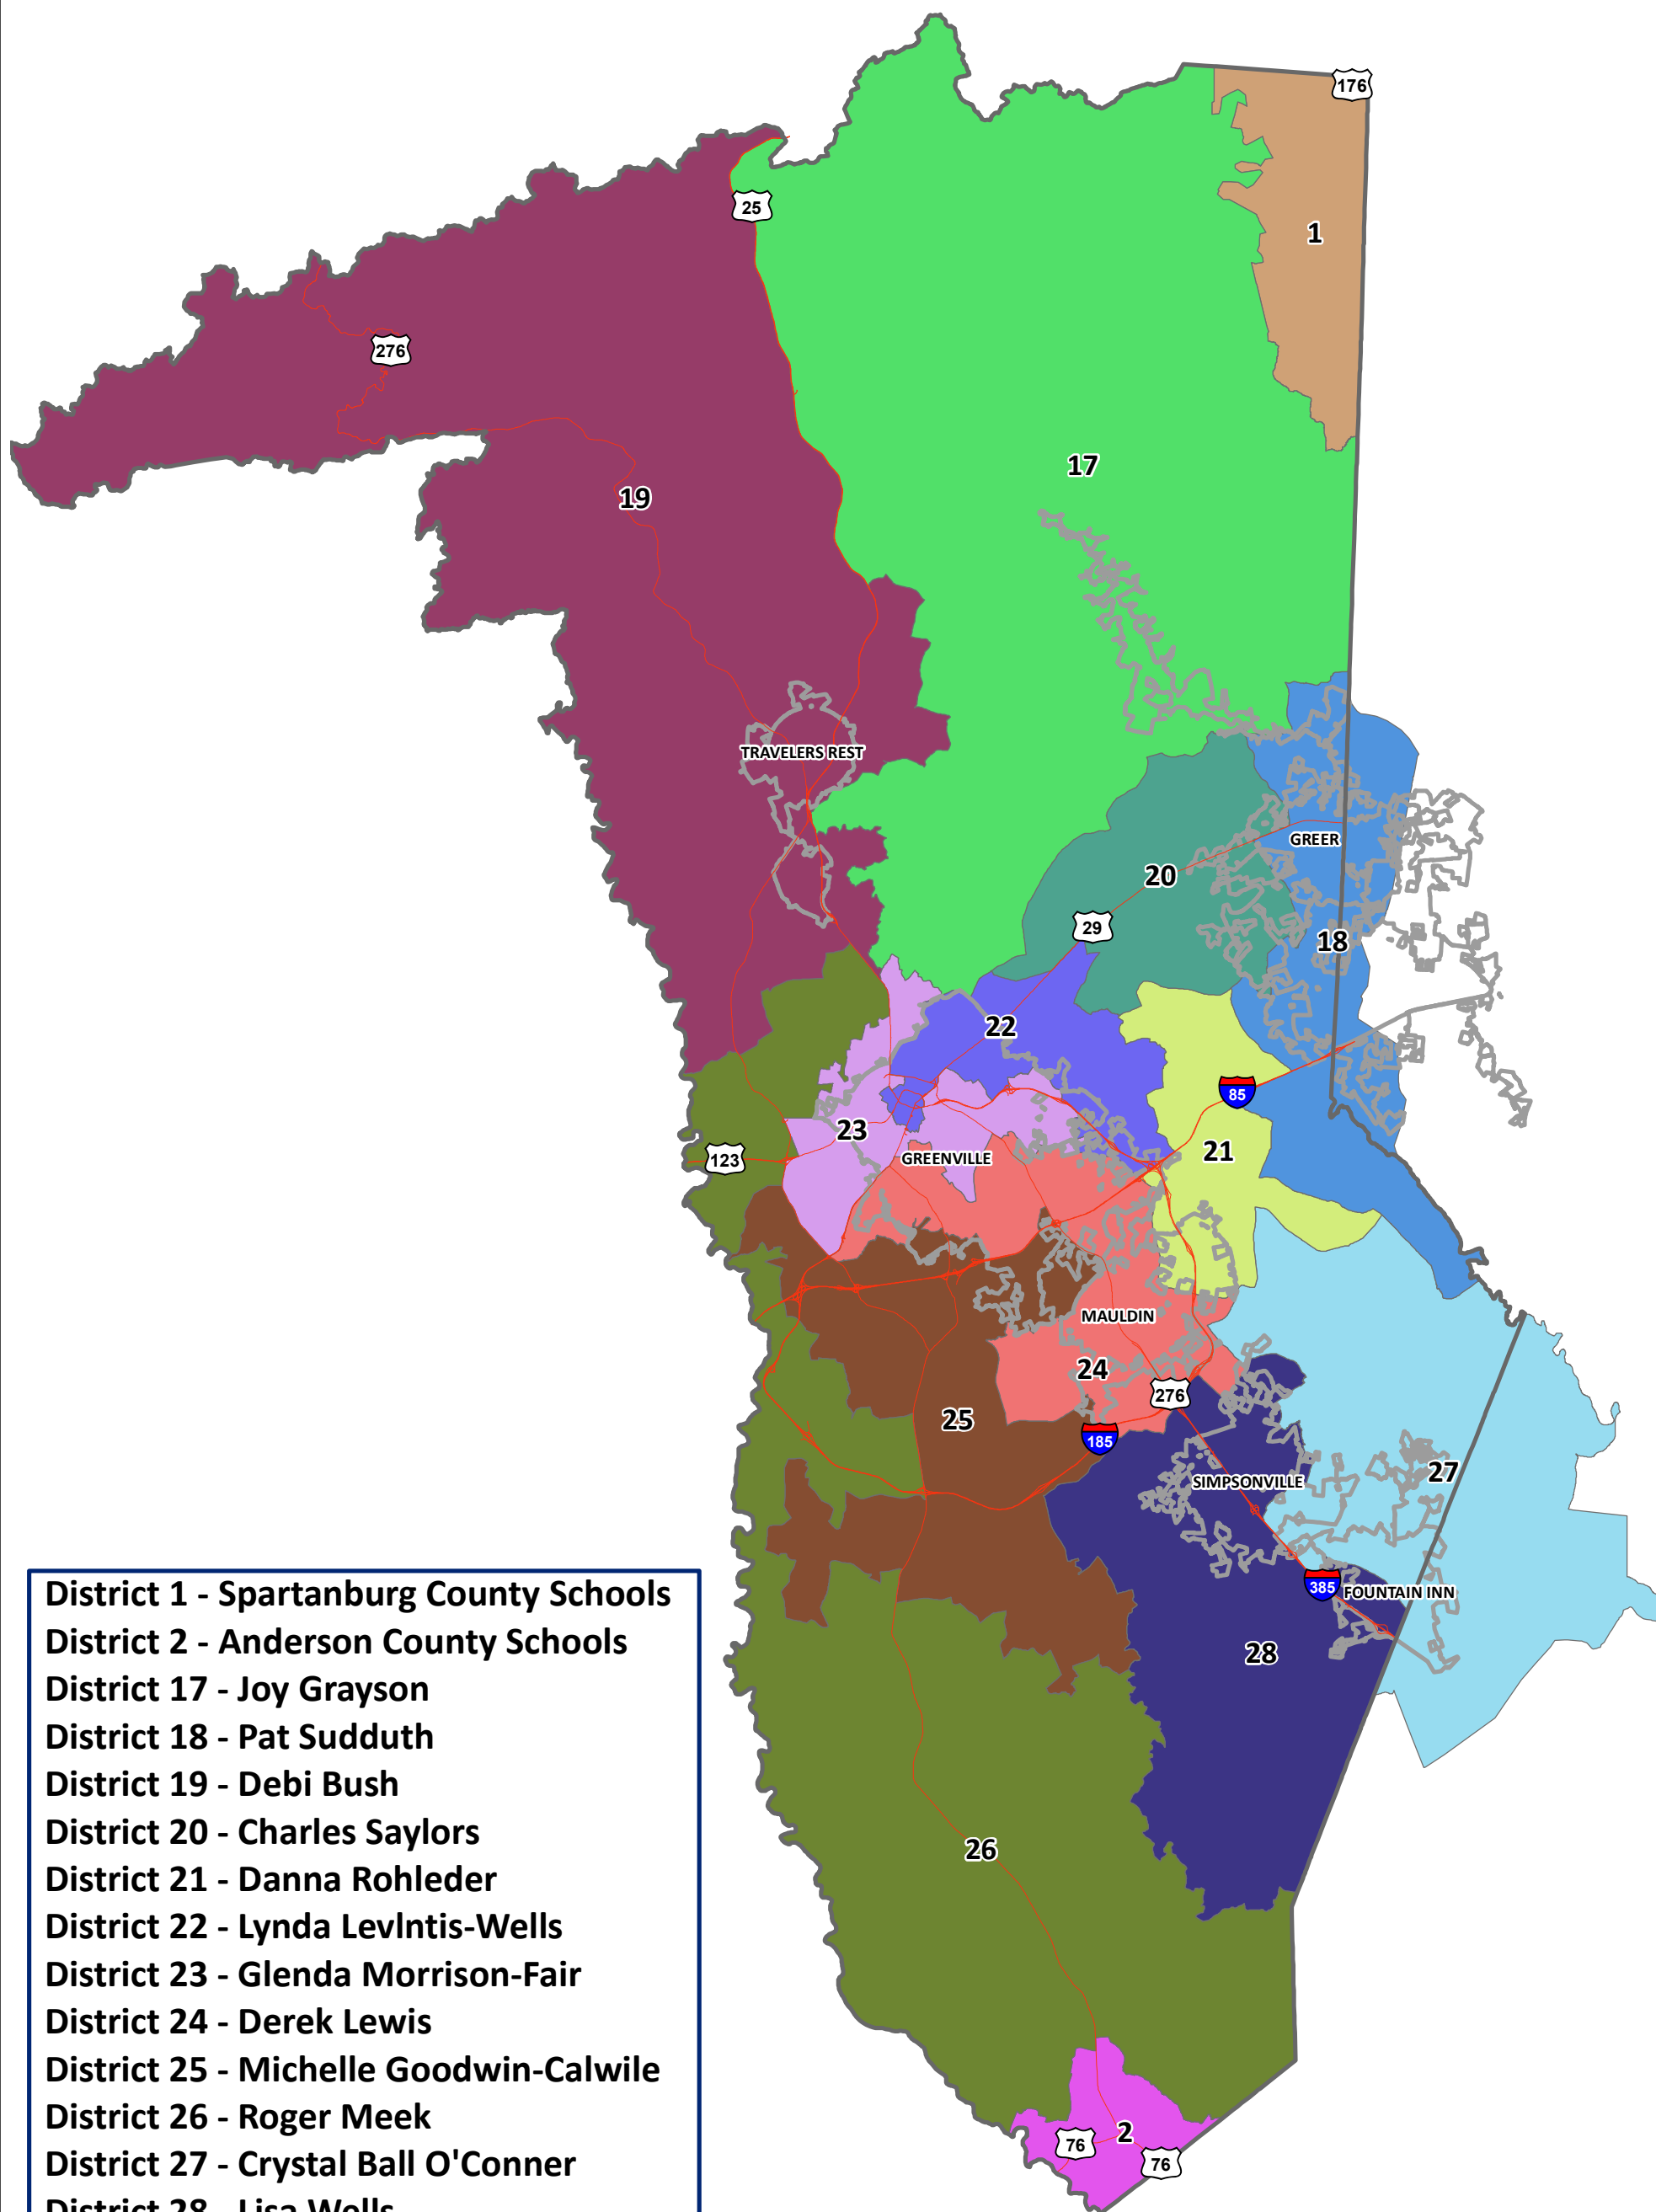

# School Board Districts - Greenville County, South Carolina

- District 1 - Spartanburg County Schools**
- District 2 - Anderson County Schools**
- District 17 - Joy Grayson**
- District 18 - Pat Sudduth**
- District 19 - Debi Bush**
- District 20 - Charles Saylor**
- District 21 - Danna Rohleder**
- District 22 - Lynda LevIntis-Wells**
- District 23 - Glenda Morrison-Fair**
- District 24 - Derek Lewis**
- District 25 - Michelle Goodwin-Calwile**
- District 26 - Roger Meek**
- District 27 - Crystal Ball O'Conner**
- District 28 - Lisa Wells**

**January 11, 2017**

*This map is not a land survey and is for general reference purposes only. Greenville County expressly disclaims responsibility for damages or liability that may arise from the use of this map.*