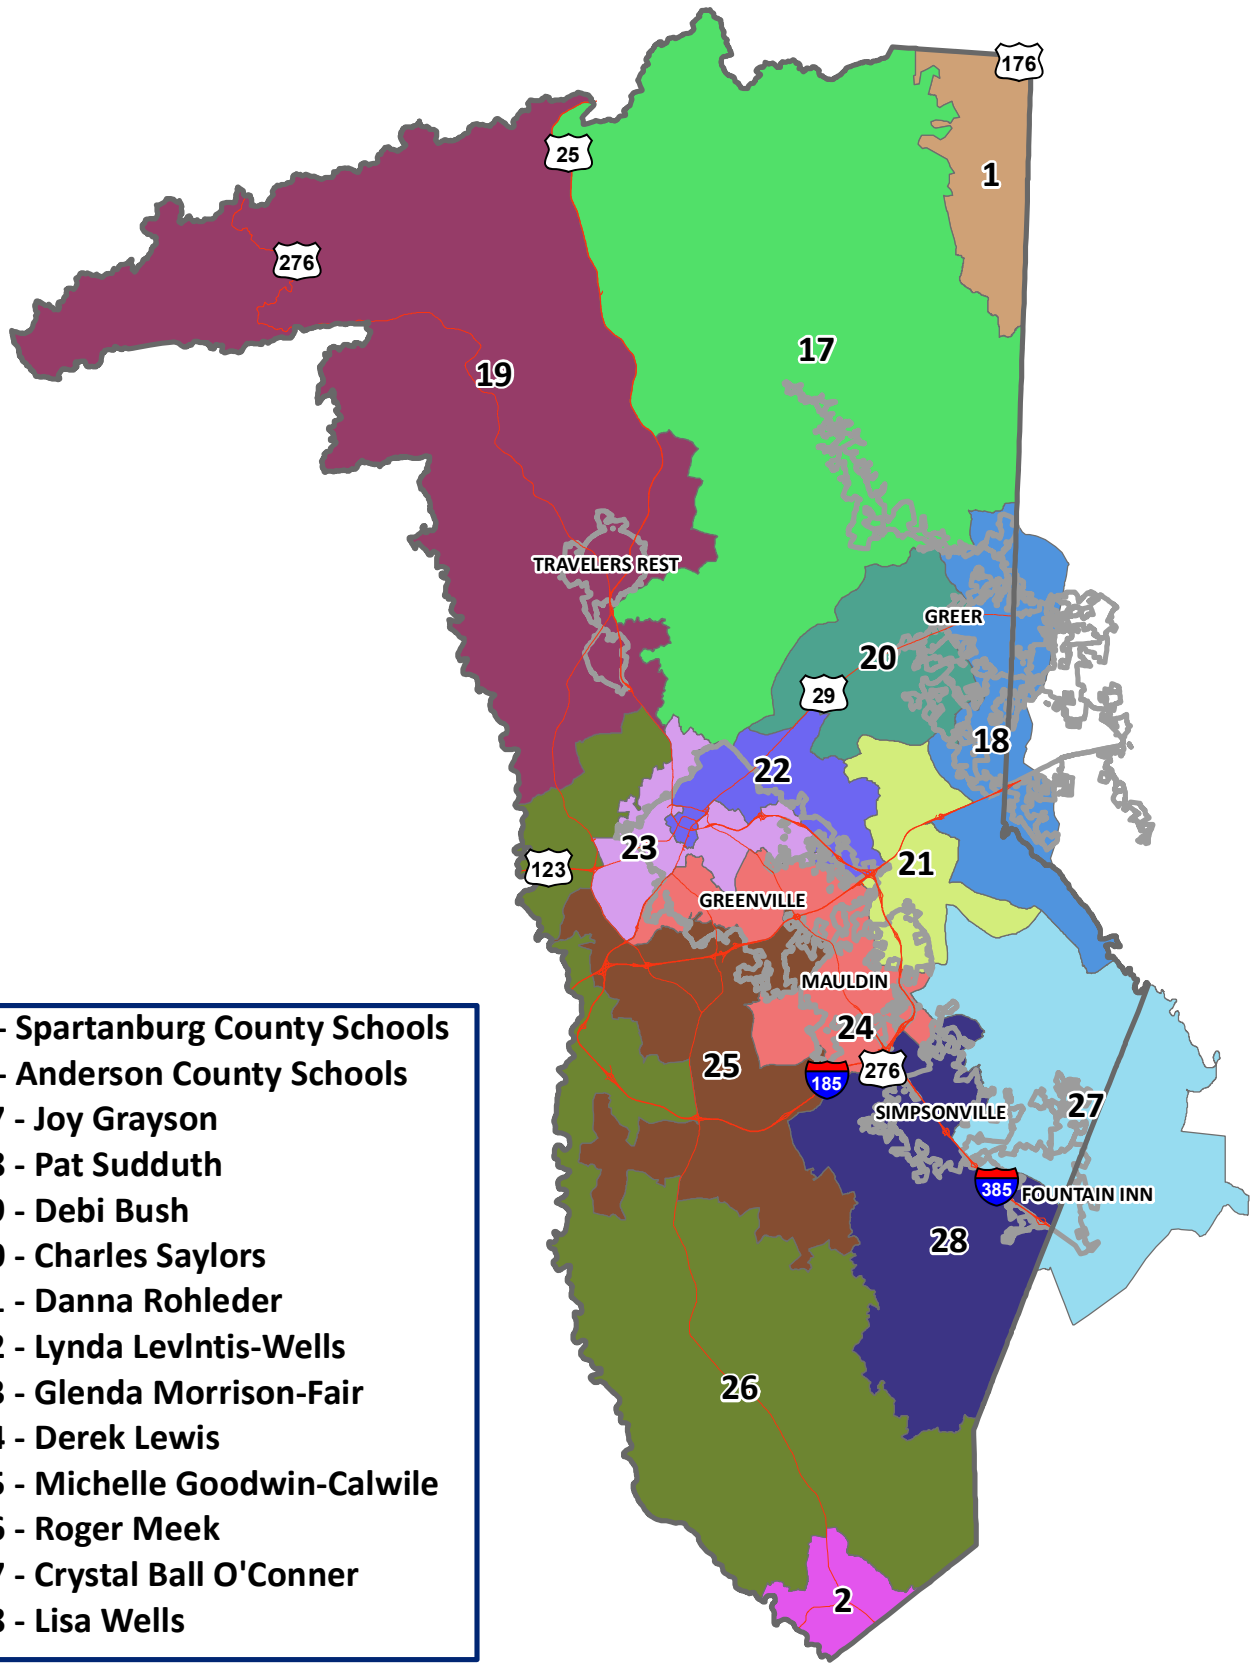

School Board Districts - Greenville County, South Carolina

- District 1 - Spartanburg County Schools**
- District 2 - Anderson County Schools**
- District 17 - Joy Grayson**
- District 18 - Pat Sudduth**
- District 19 - Debi Bush**
- District 20 - Charles Saylor**
- District 21 - Danna Rohleder**
- District 22 - Lynda LevIntis-Wells**
- District 23 - Glenda Morrison-Fair**
- District 24 - Derek Lewis**
- District 25 - Michelle Goodwin-Calwile**
- District 26 - Roger Meek**
- District 27 - Crystal Ball O'Conner**
- District 28 - Lisa Wells**

January 11, 2017

This map is not a land survey and is for general reference purposes only. Greenville County expressly disclaims responsibility for damages or liability that may arise from the use of this map.