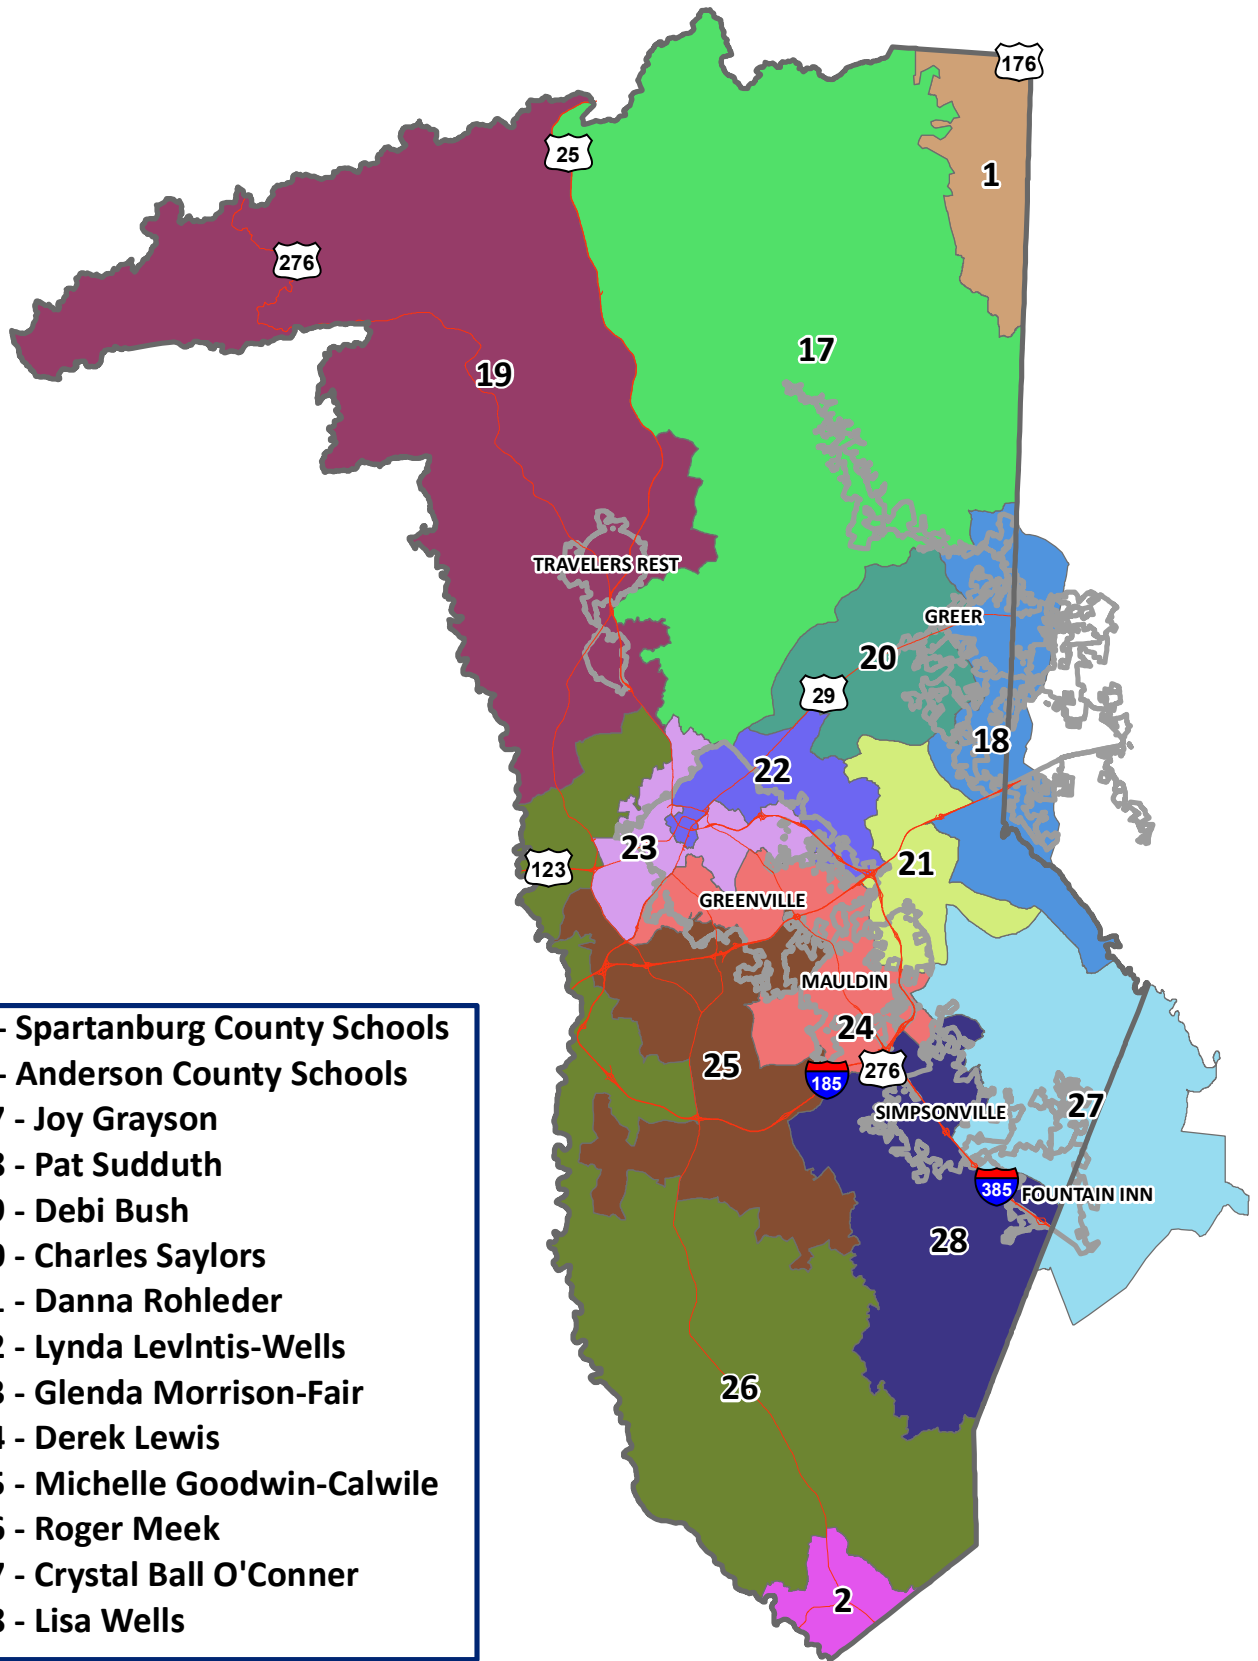

School Board Districts - Greenville County, South Carolina

- District 1 - Spartanburg County Schools
- District 2 - Anderson County Schools
- District 17 - Joy Grayson
- District 18 - Pat Sudduth
- District 19 - Debi Bush
- District 20 - Charles Saylor
- District 21 - Danna Rohleder
- District 22 - Lynda LevIntis-Wells
- District 23 - Glenda Morrison-Fair
- District 24 - Derek Lewis
- District 25 - Michelle Goodwin-Calwile
- District 26 - Roger Meek
- District 27 - Crystal Ball O'Conner
- District 28 - Lisa Wells

0 1.5 3 6 9 12 Miles

January 11, 2017

This map is not a land survey and is for general reference purposes only. Greenville County expressly disclaims responsibility for damages or liability that may arise from the use of this map.