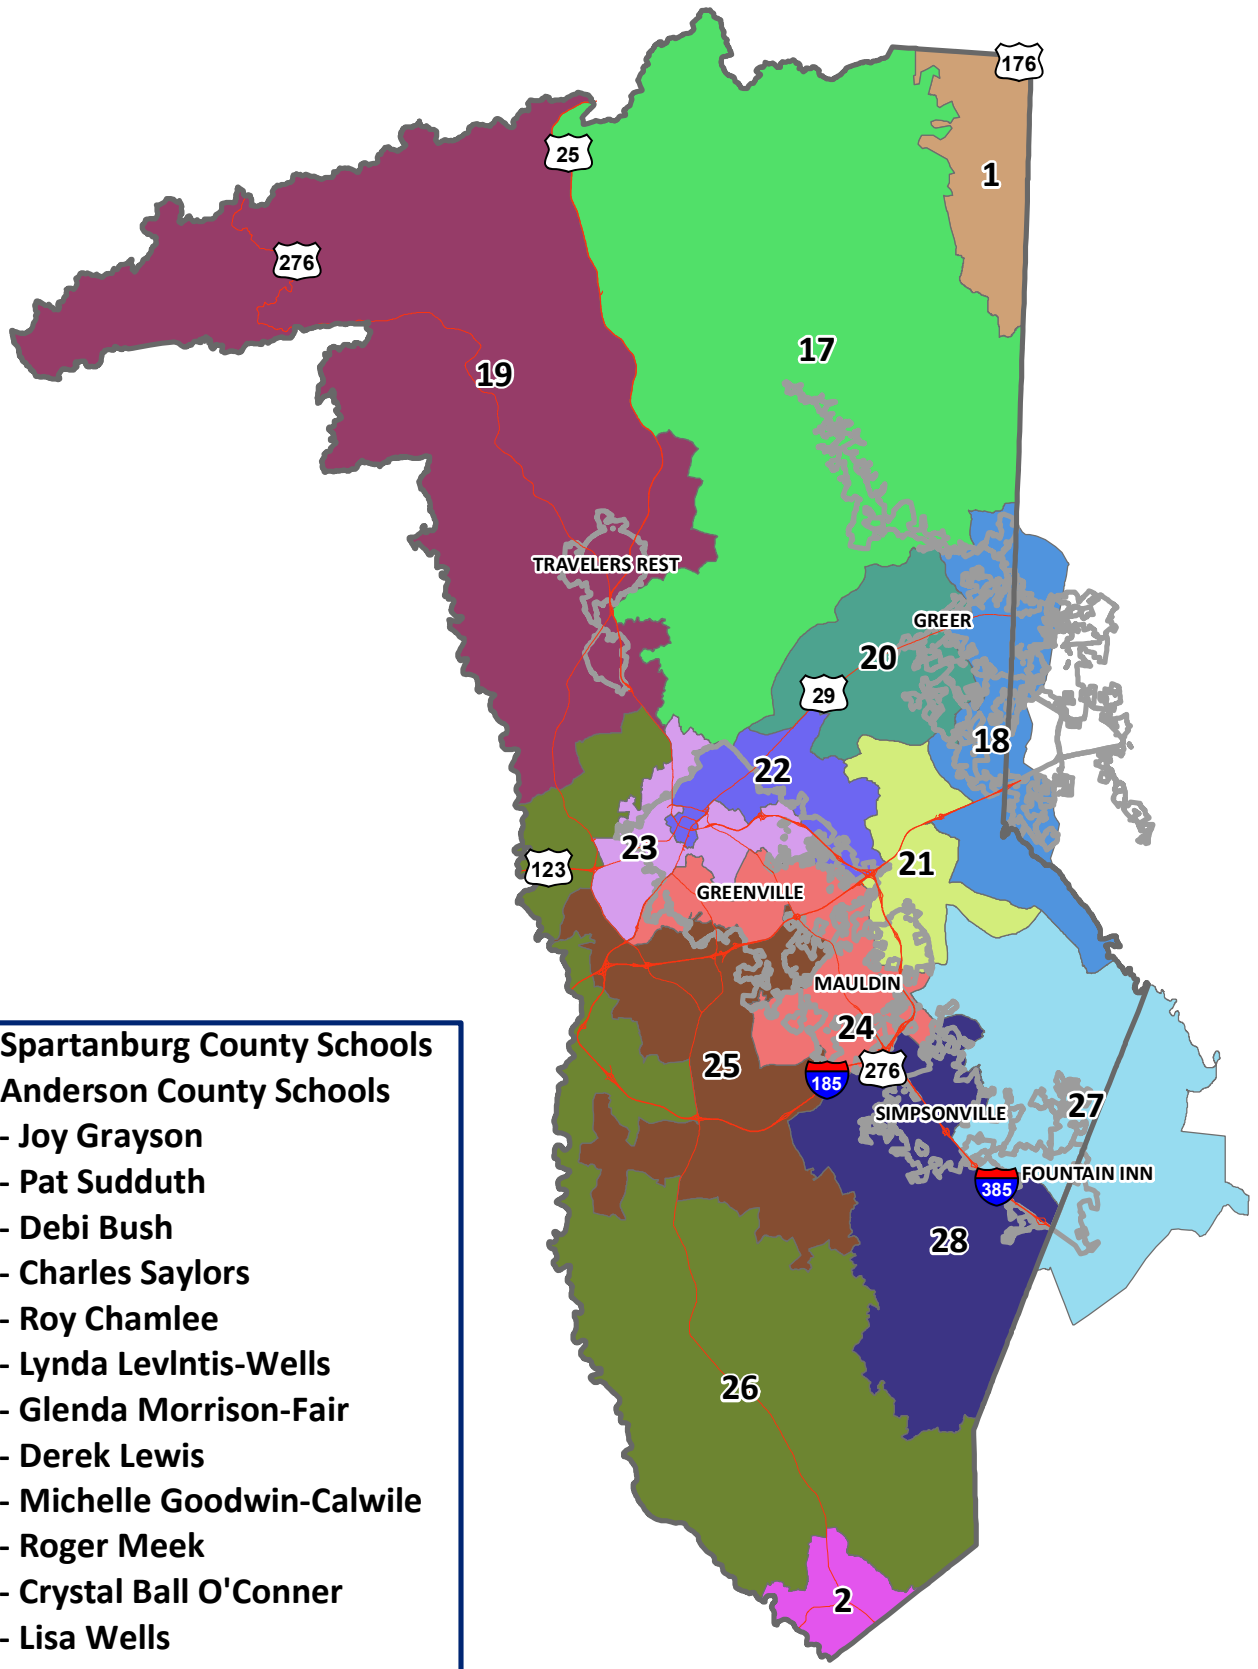

School Board Districts - Greenville County, South Carolina

- District 1 - Spartanburg County Schools
- District 2 - Anderson County Schools
- District 17 - Joy Grayson
- District 18 - Pat Sudduth
- District 19 - Debi Bush
- District 20 - Charles Saylor
- District 21 - Roy Chamlee
- District 22 - Lynda LevIntis-Wells
- District 23 - Glenda Morrison-Fair
- District 24 - Derek Lewis
- District 25 - Michelle Goodwin-Calwile
- District 26 - Roger Meek
- District 27 - Crystal Ball O'Conner
- District 28 - Lisa Wells

January 15, 2019

This map is not a land survey and is for general reference purposes only. Greenville County expressly disclaims responsibility for damages or liability that may arise from the use of this map.