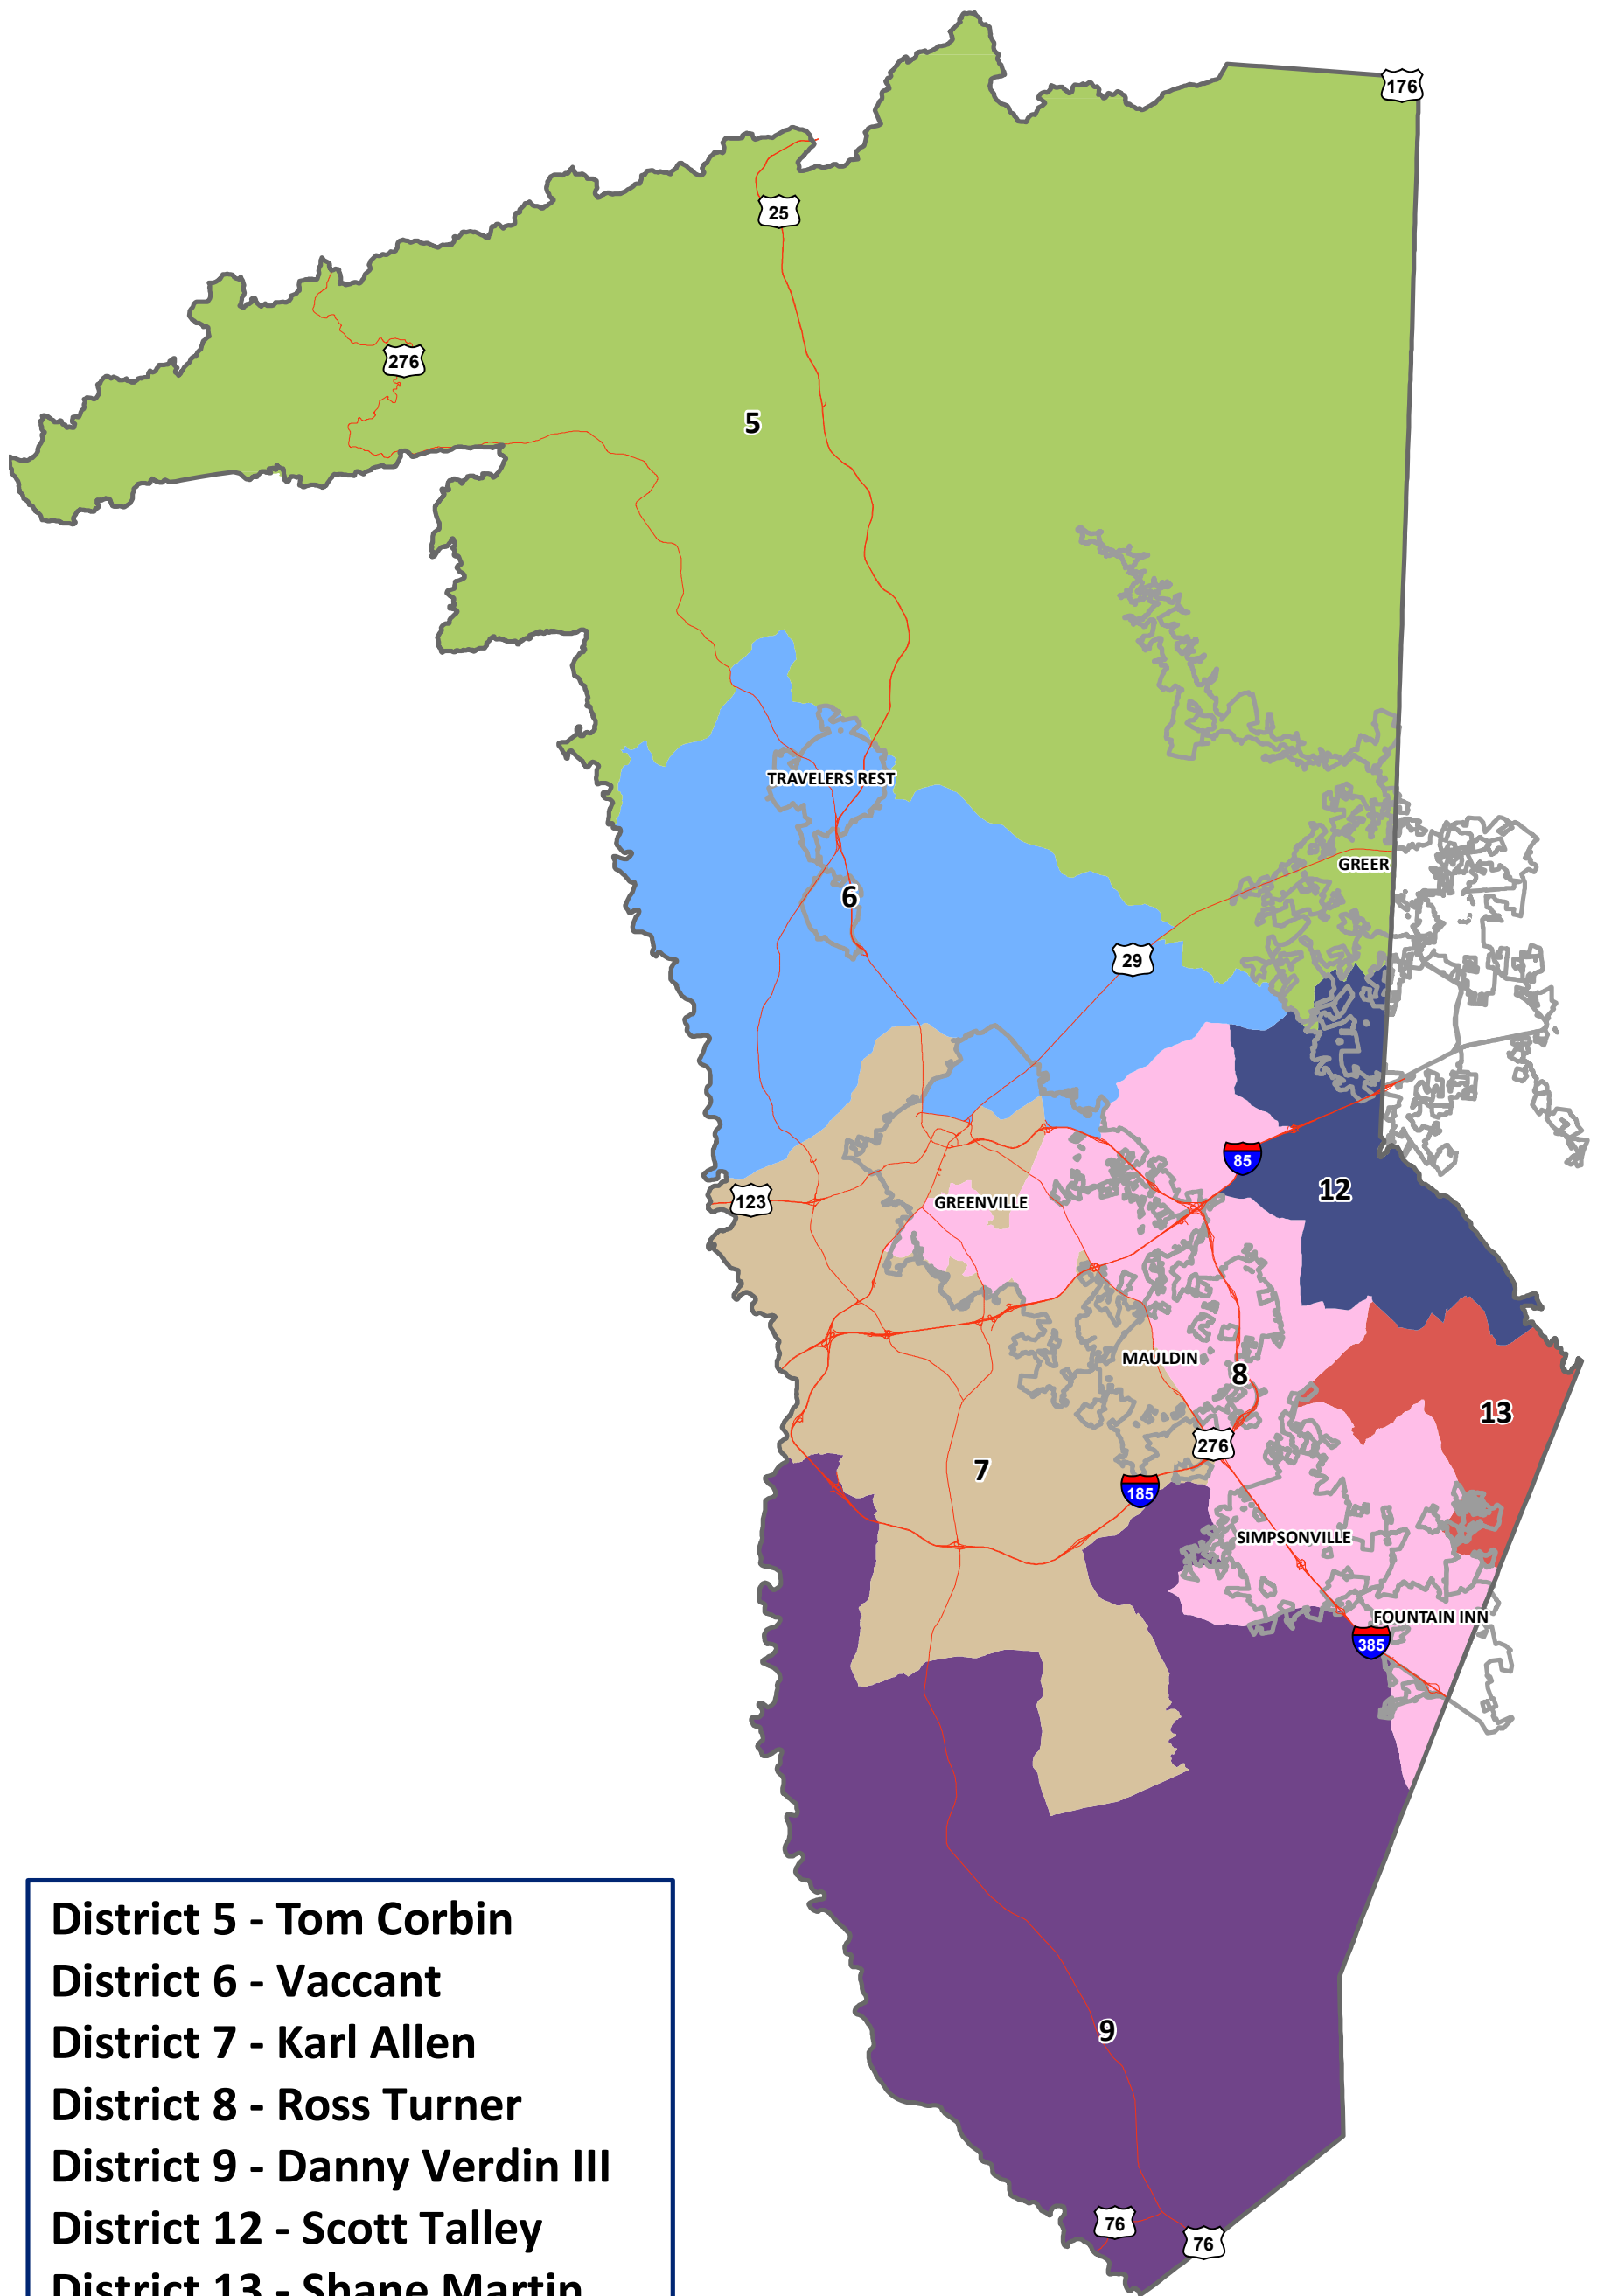

South Carolina Senate Districts - Greenville County, South Carolina

- District 5 - Tom Corbin
- District 6 - Vaccant
- District 7 - Karl Allen
- District 8 - Ross Turner
- District 9 - Danny Verdin III
- District 12 - Scott Talley
- District 13 - Shane Martin

0 1.25 2.5 5 7.5 10 Miles

January 15, 2019

This map is not a land survey and is for general reference purposes only. Greenville County expressly disclaims responsibility for damages or liability that may arise from the use of this map.