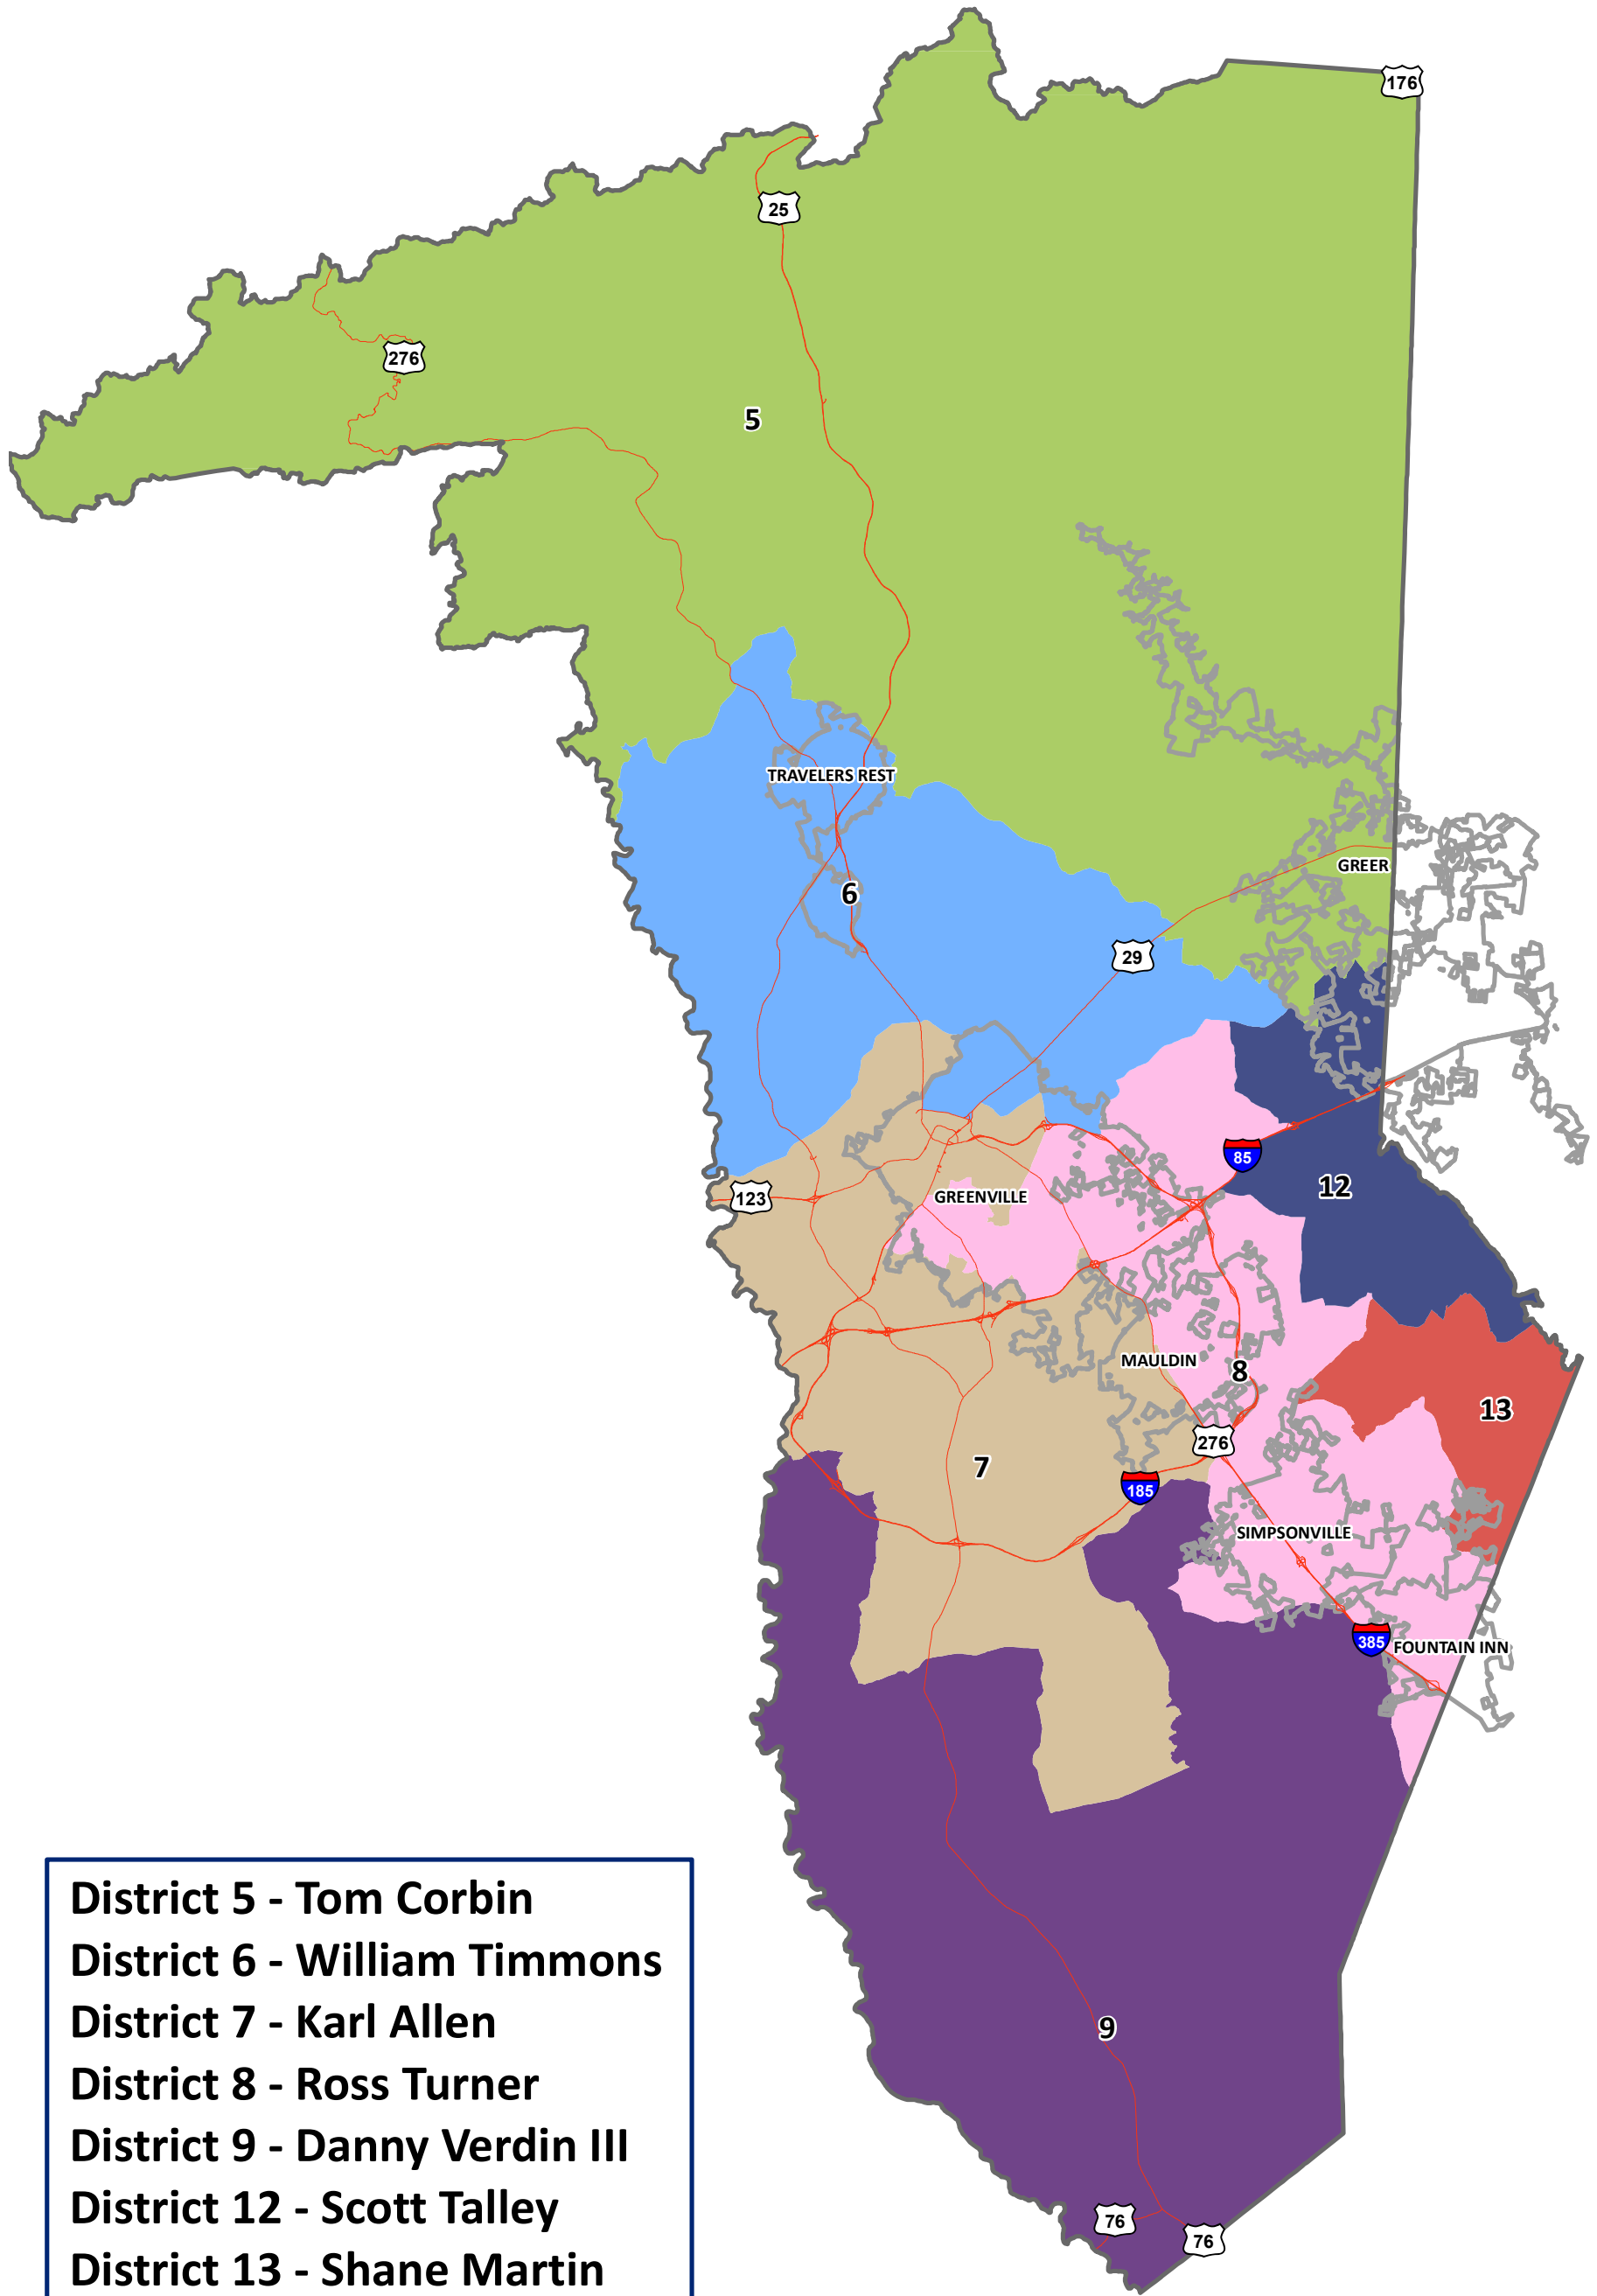

South Carolina Senate Districts - Greenville County, South Carolina

- District 5 - Tom Corbin**
- District 6 - William Timmons**
- District 7 - Karl Allen**
- District 8 - Ross Turner**
- District 9 - Danny Verdin III**
- District 12 - Scott Talley**
- District 13 - Shane Martin**

0 1.25 2.5 5 7.5 10 Miles

January 11, 2017

This map is not a land survey and is for general reference purposes only. Greenville County expressly disclaims responsibility for damages or liability that may arise from the use of this map.