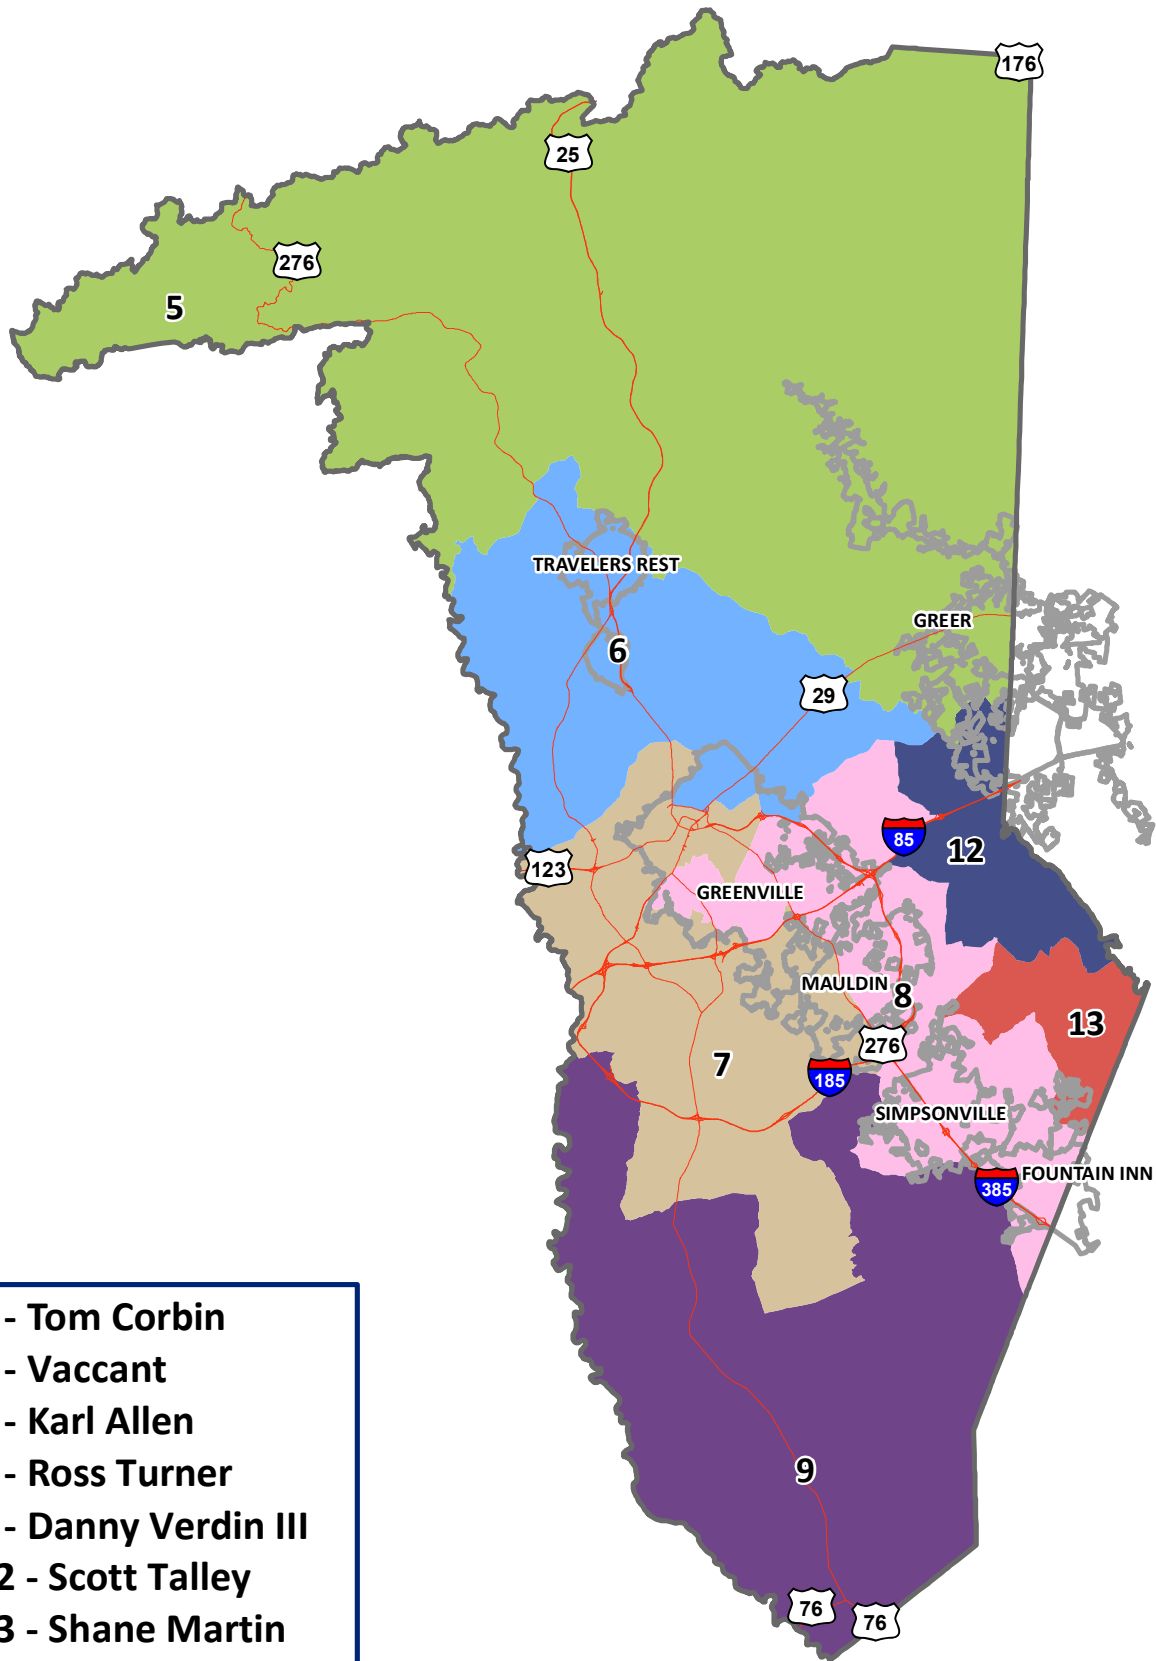

South Carolina Senate Districts - Greenville County, South Carolina

- District 5 - Tom Corbin
- District 6 - Vaccant
- District 7 - Karl Allen
- District 8 - Ross Turner
- District 9 - Danny Verdin III
- District 12 - Scott Talley
- District 13 - Shane Martin

January 15, 2019

This map is not a land survey and is for general reference purposes only. Greenville County expressly disclaims responsibility for damages or liability that may arise from the use of this map.