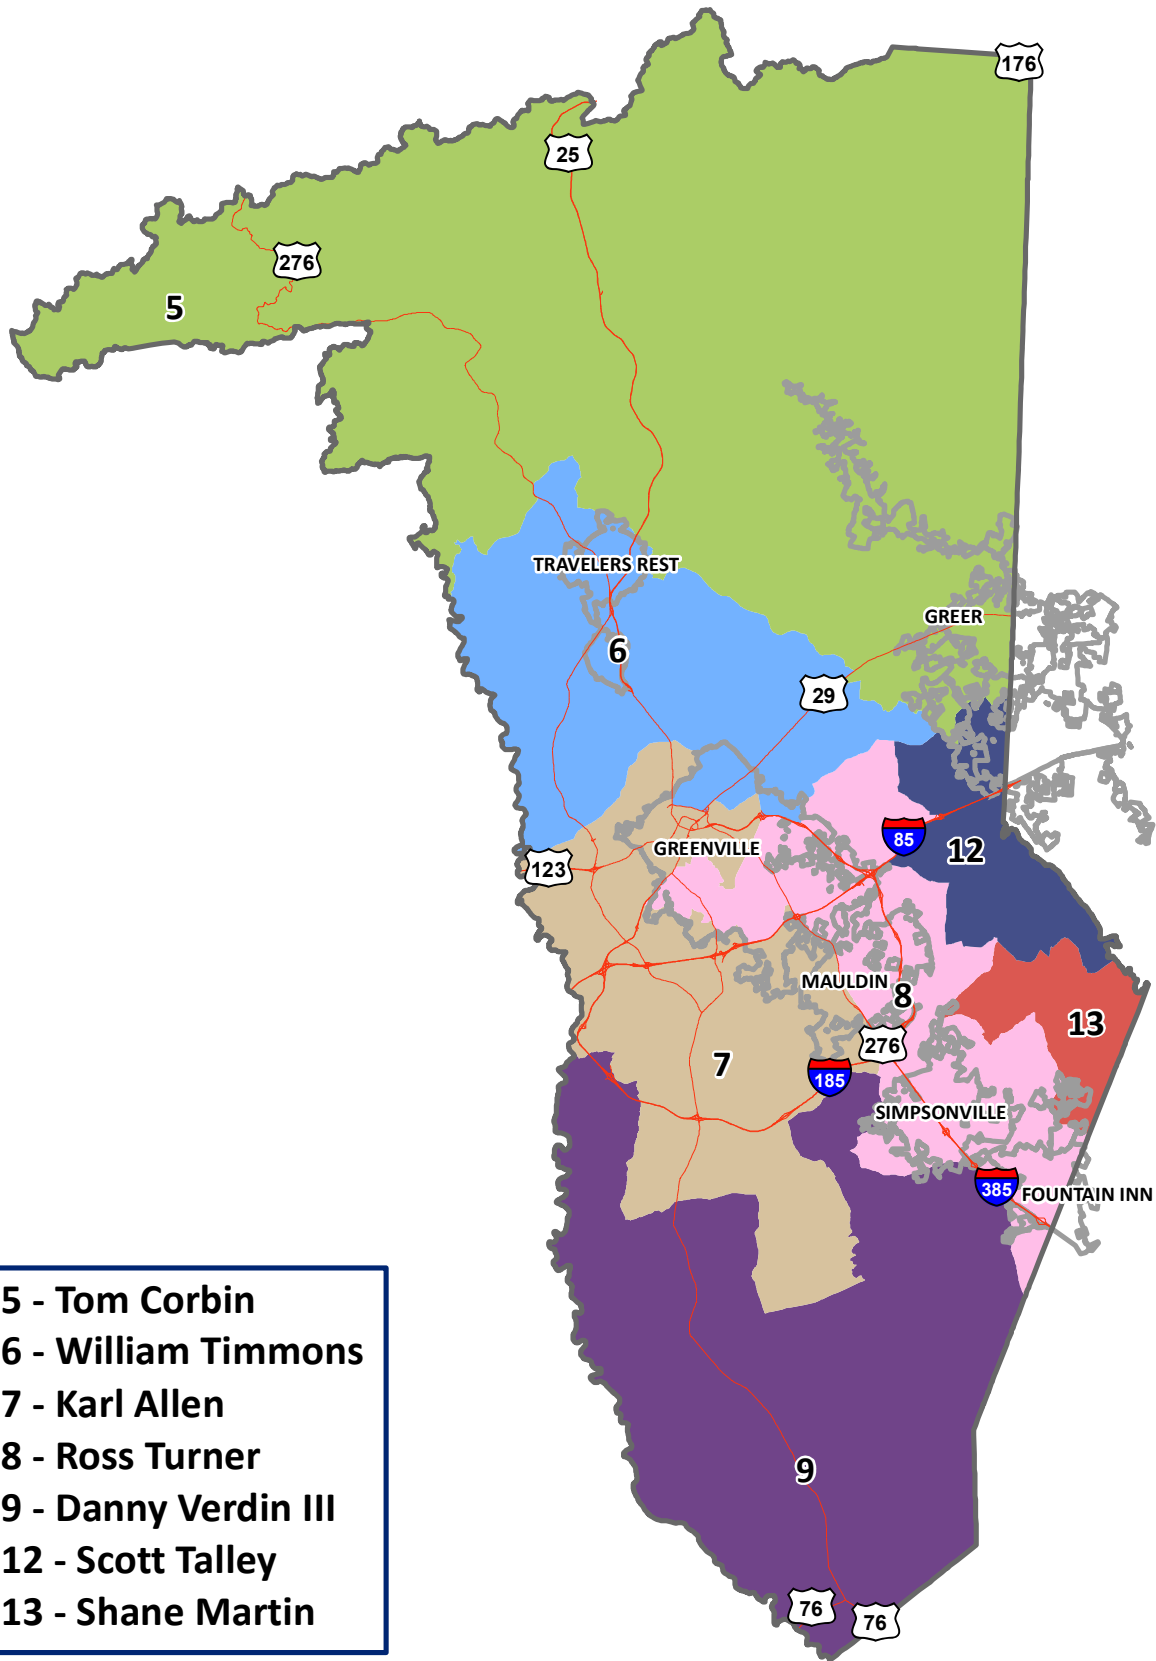

South Carolina Senate Districts - Greenville County, South Carolina

- District 5 - Tom Corbin
- District 6 - William Timmons
- District 7 - Karl Allen
- District 8 - Ross Turner
- District 9 - Danny Verdin III
- District 12 - Scott Talley
- District 13 - Shane Martin

0 1.5 3 6 9 12 Miles

January 11, 2017

This map is not a land survey and is for general reference purposes only. Greenville County expressly disclaims responsibility for damages or liability that may arise from the use of this map.