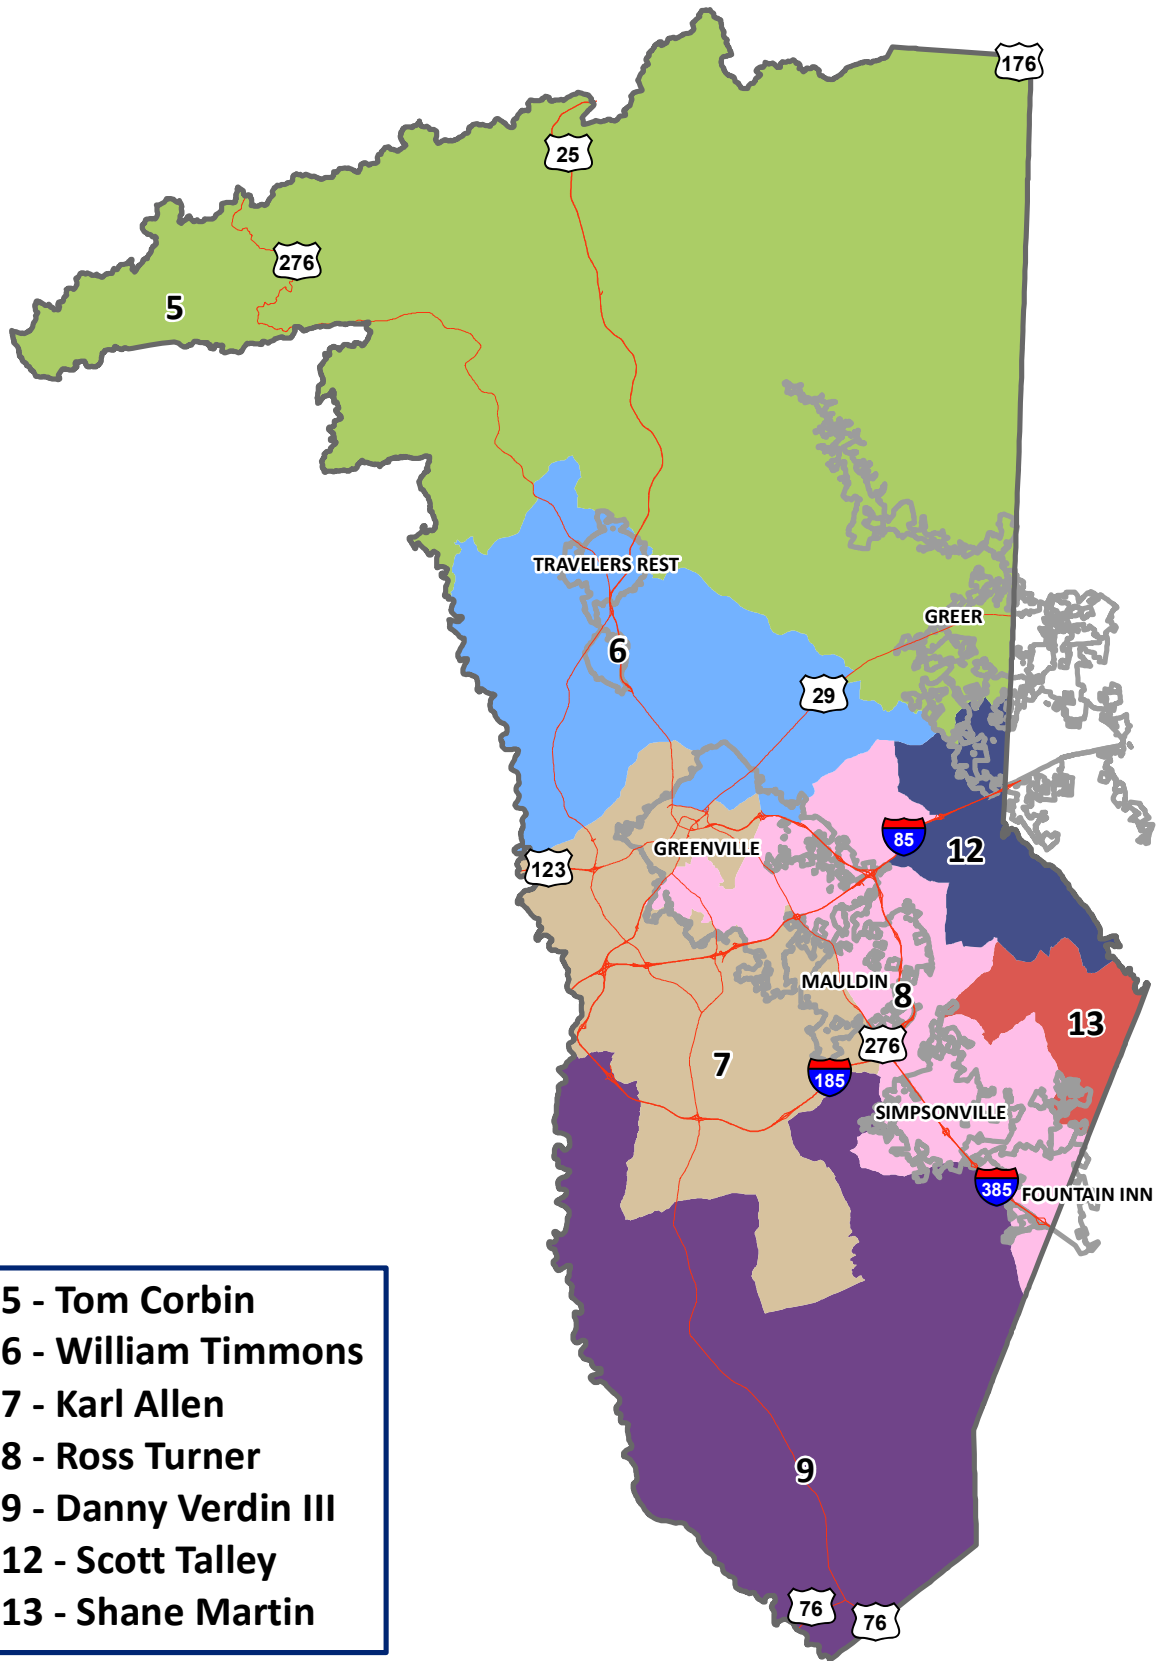

# South Carolina Senate Districts - Greenville County, South Carolina

- District 5 - Tom Corbin
- District 6 - William Timmons
- District 7 - Karl Allen
- District 8 - Ross Turner
- District 9 - Danny Verdin III
- District 12 - Scott Talley
- District 13 - Shane Martin

0 1.5 3 6 9 12 Miles

January 11, 2017

*This map is not a land survey and is for general reference purposes only. Greenville County expressly disclaims responsibility for damages or liability that may arise from the use of this map.*