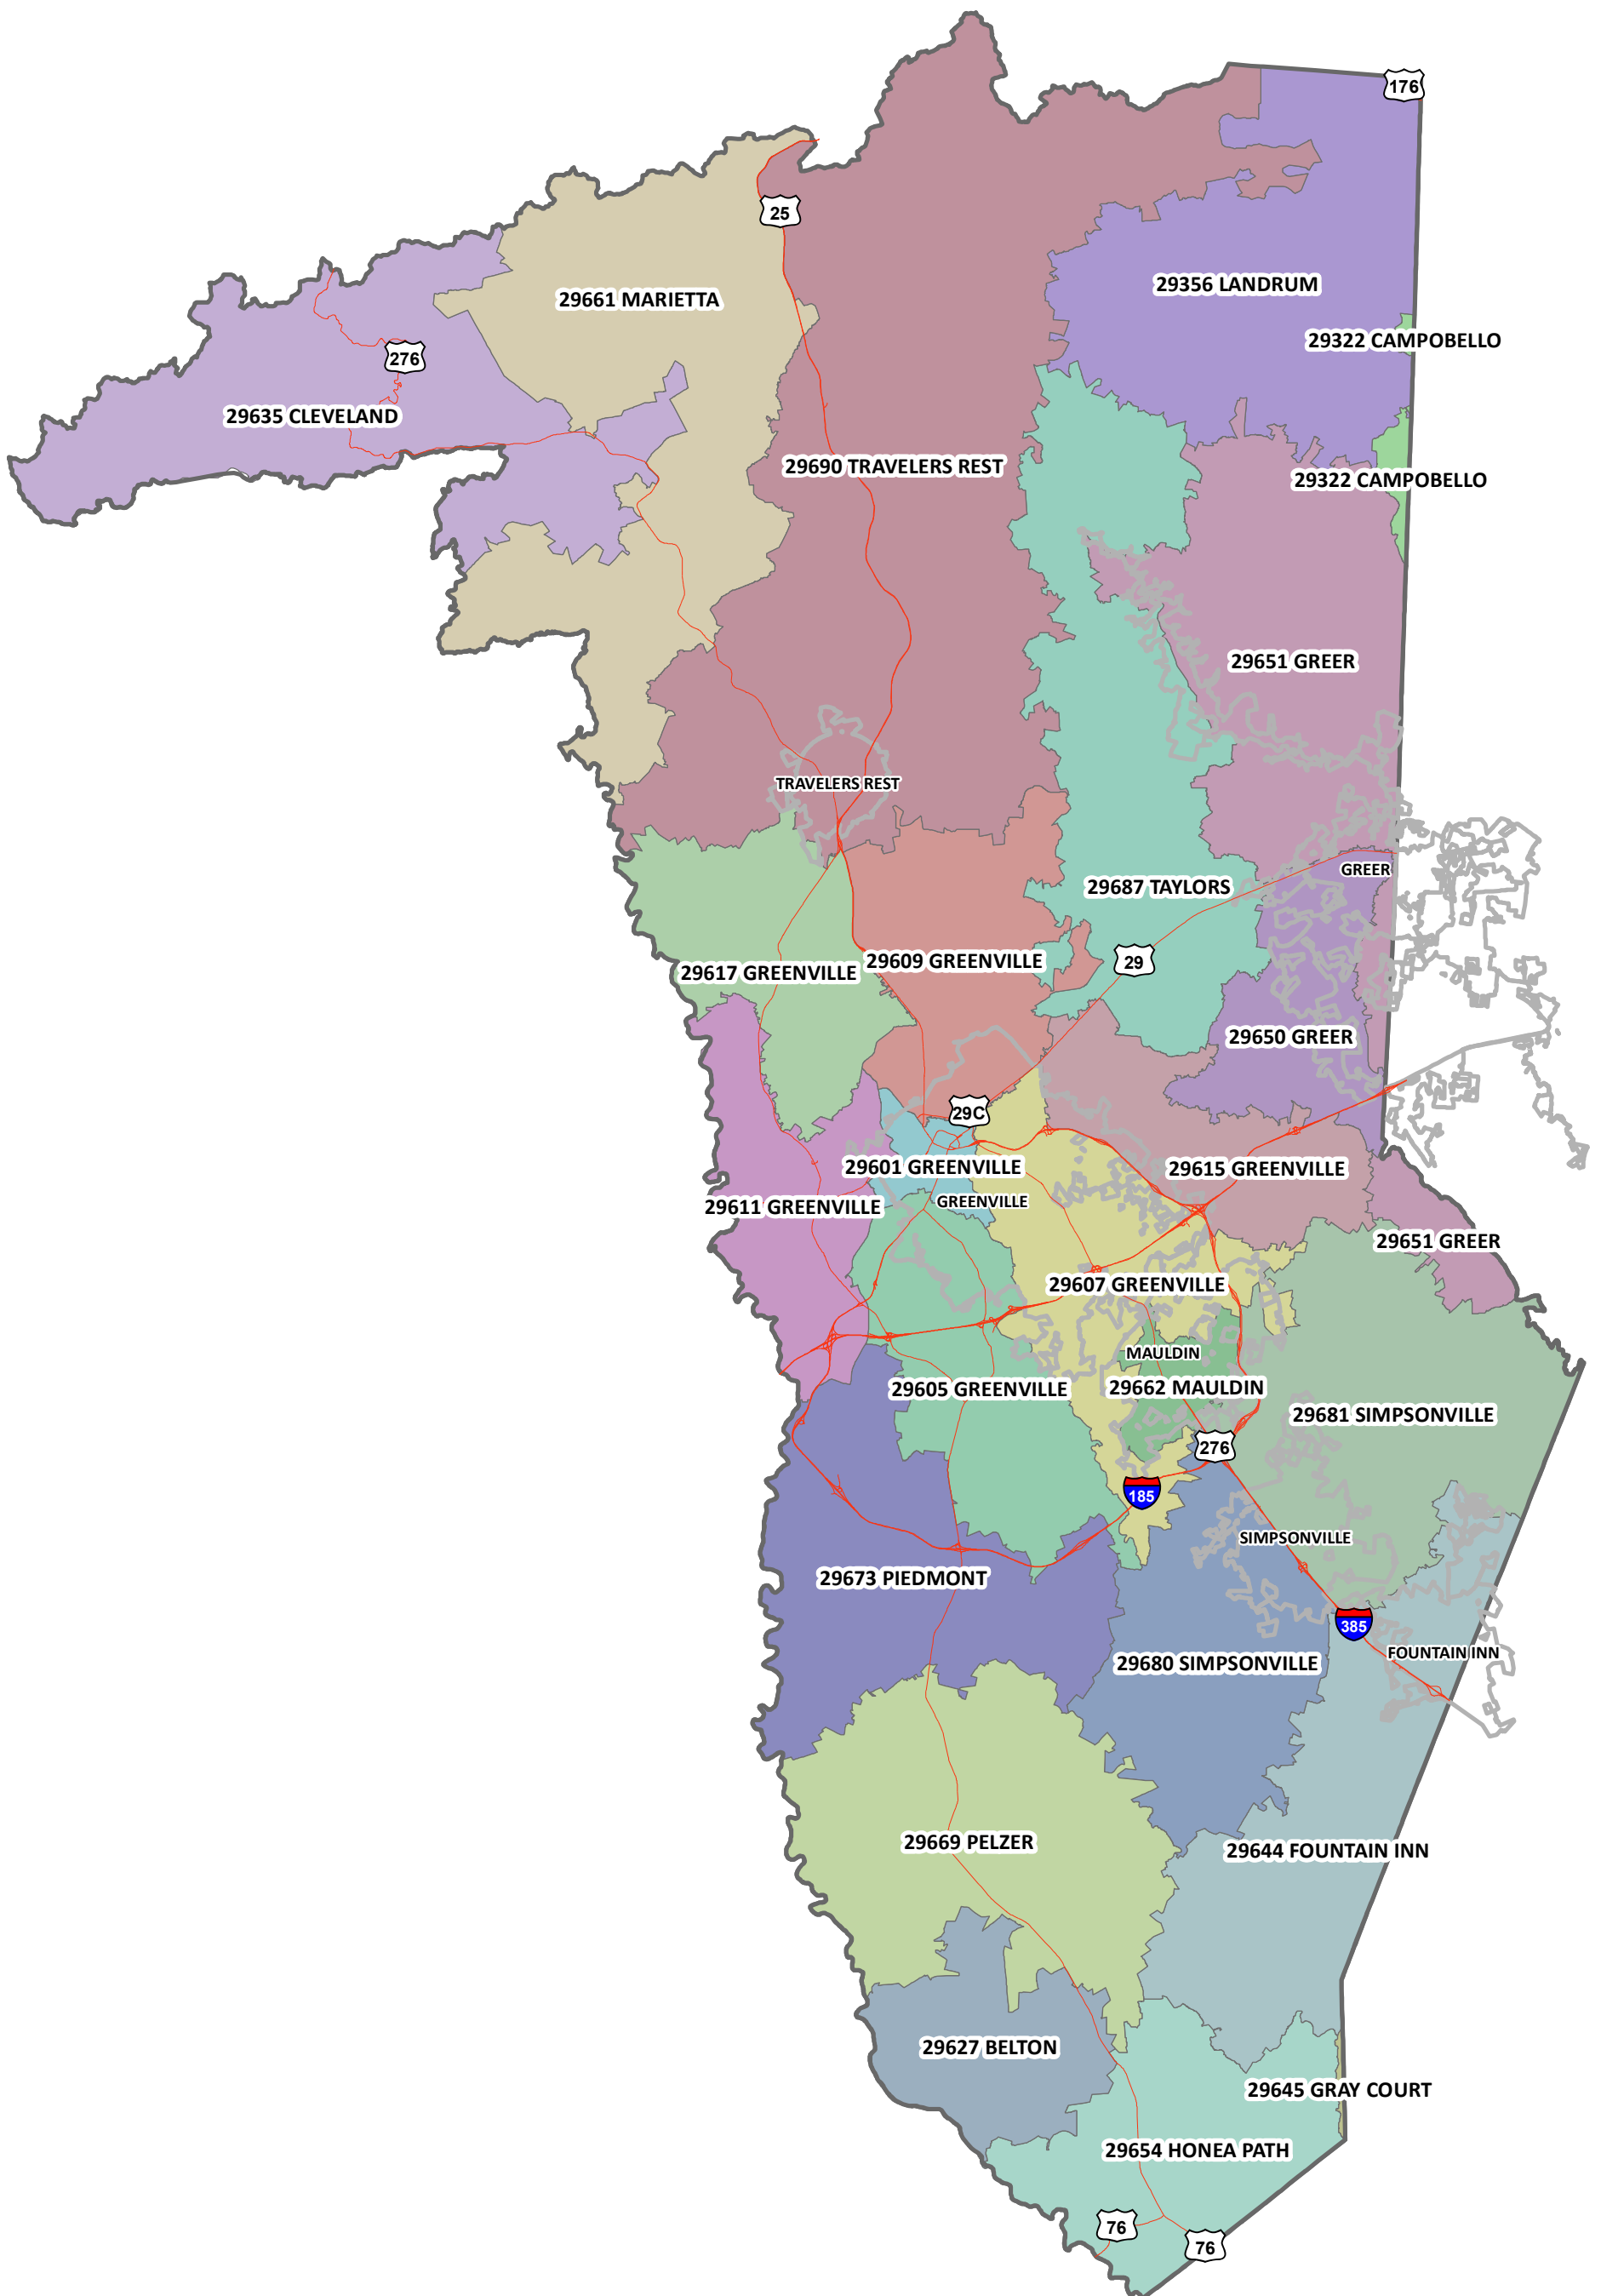

Zip Codes - Greenville County, South Carolina

3 1.5 0 3 6 9 Miles

December 10, 2012

This map is not a land survey and is for general reference purposes only. Greenville County expressly disclaims responsibility for damages or liability that may arise from the use of this map.