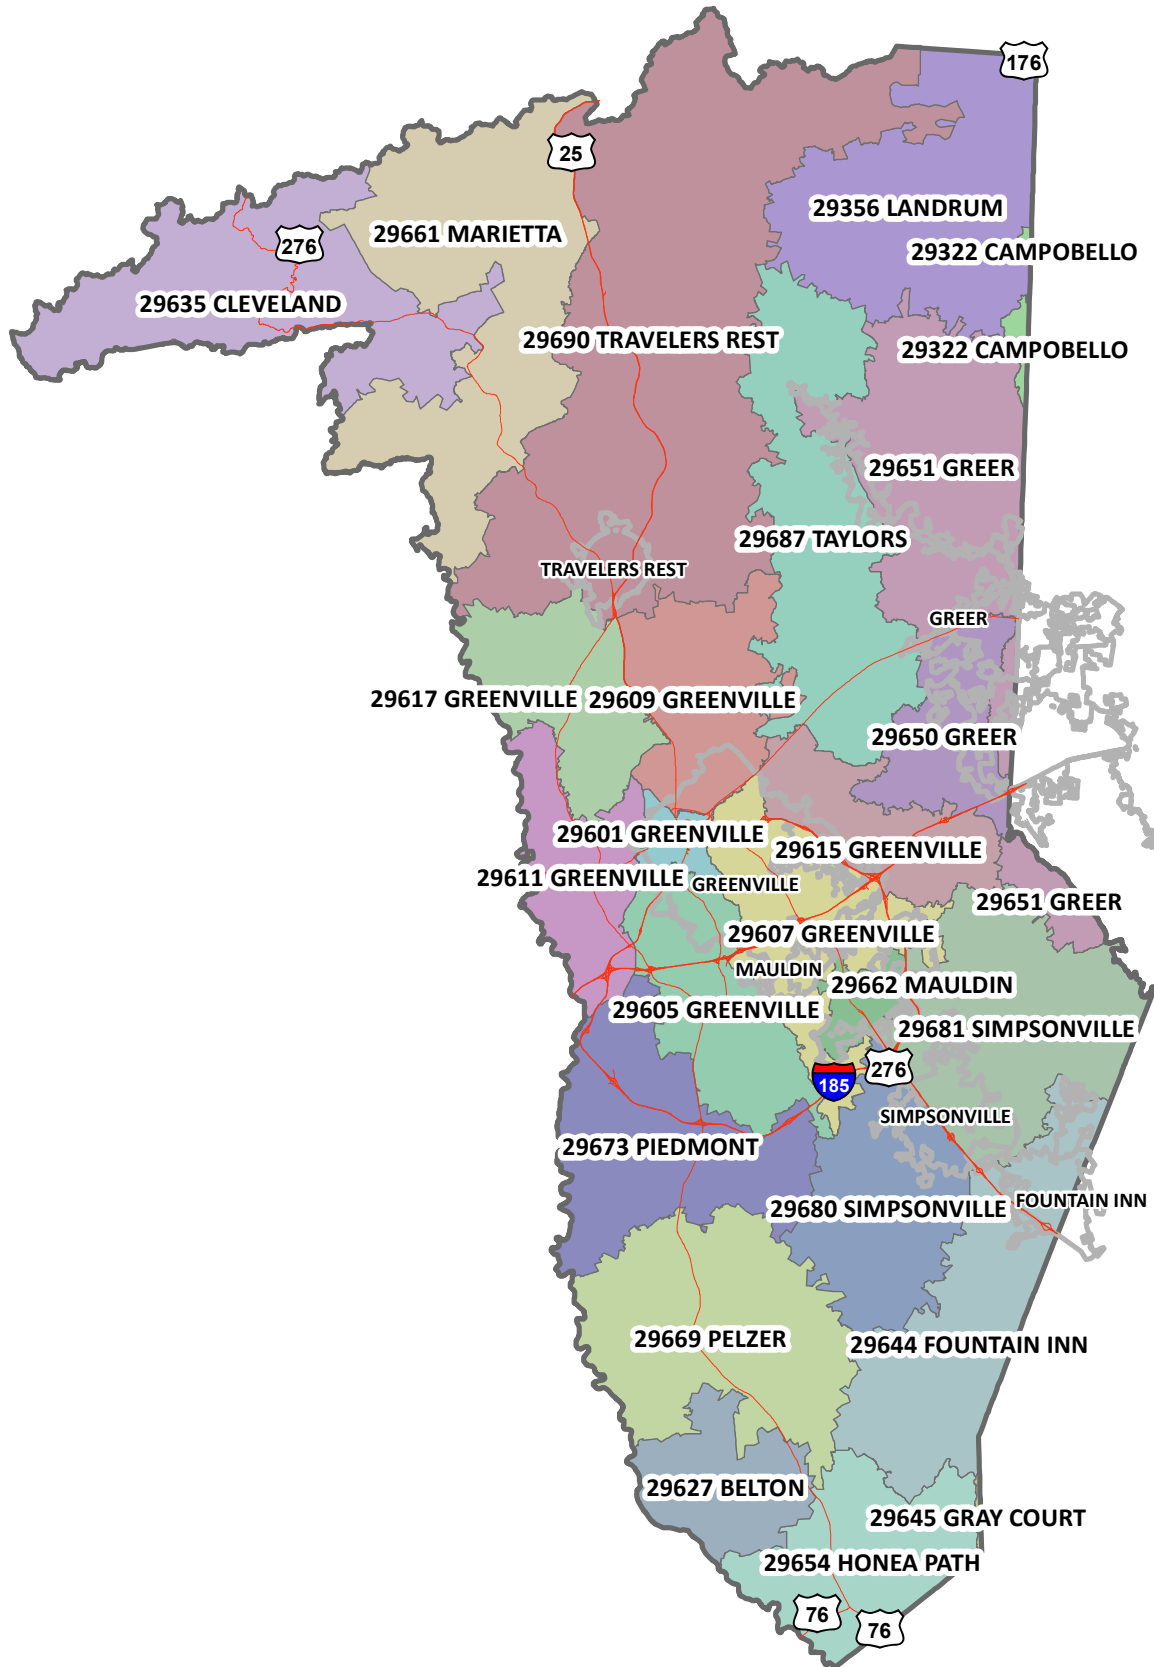

Zip Codes - Greenville County, South Carolina

2.5 1.25 0 2.5 5 7.5 Miles

December 10, 2012

This map is not a land survey and is for general reference purposes only. Greenville County expressly disclaims responsibility for damages or liability that may arise from the use of this map.